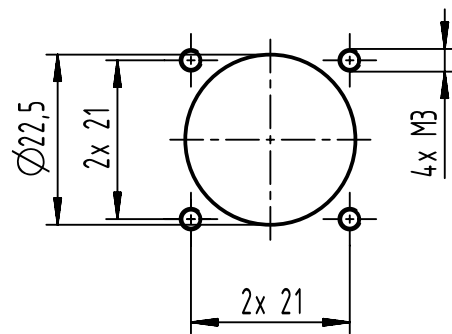

4x screw M3 ISO 7380-2  
is not included

Panel cut out

	All Dimensions in mm Original Size DIN A4	Scale	Free size tol.		Ref.	
		1:1			Sub.	
	All rights reserved Department EL PD	Created by	Inspected by	Standardisation	Date	State
		LONGL	WANGSTE	RUETERA	2022-08-11	Final Release
HARTING D-32339 Espelkamp		Title Han® S-HBM w. MC red busbar			Doc-Key / ECM-Nr. 100879769/UGD/001/D 500000223119	
		Type	Number	Rev.		Page
		TB	09 93 001 0304	D		1/1