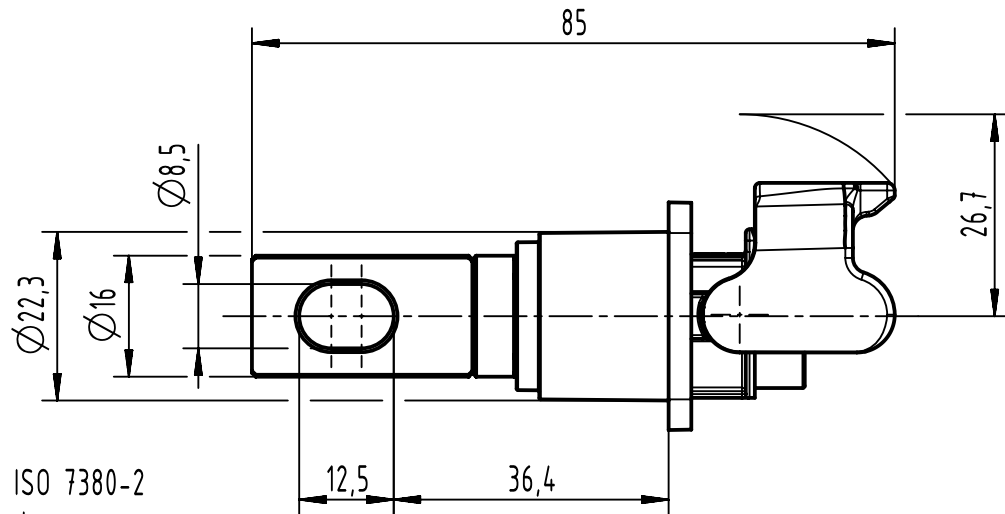

4x screw M3 ISO 7380-2  
is not included

Panel cut out

	All Dimensions in mm Original Size DIN A4	Scale	Free size tol.		Ref.	
		1:1			Sub.	
	All rights reserved Department EL PD	Created by	Inspected by	Standardisation	Date	State
		LONGL	WANGSTE	RUETERA	2022-08-11	Final Release
HARTING D-32339 Espelkamp		Title Han® S-HBM w. MC red busbar			Doc-Key / ECM-Nr. 100879769/UGD/001/D 500000223119	
		Type	Number	Rev.		Page
		TB	09 93 001 0304	D		1/1