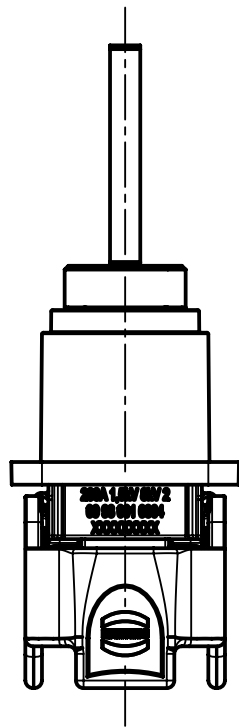

4x screw M3 ISO 7380-2  
is not included

Panel cut out

	All Dimensions in mm Original Size DIN A4	Scale	Free size tol.		Ref.	
		1:1			Sub.	
	All rights reserved Department EL PD	Created by	Inspected by	Standardisation	Date	State
		LONGL	WANGSTE	RUETERA	2022-08-11	Final Release
HARTING D-32339 Espelkamp		Title Han® S-HBM w. MC red busbar			Doc-Key / ECM-Nr. 100879769/UGD/001/D 500000223119	
		Type	Number	Rev.		Page
		TB	09 93 001 0304	D		1/1