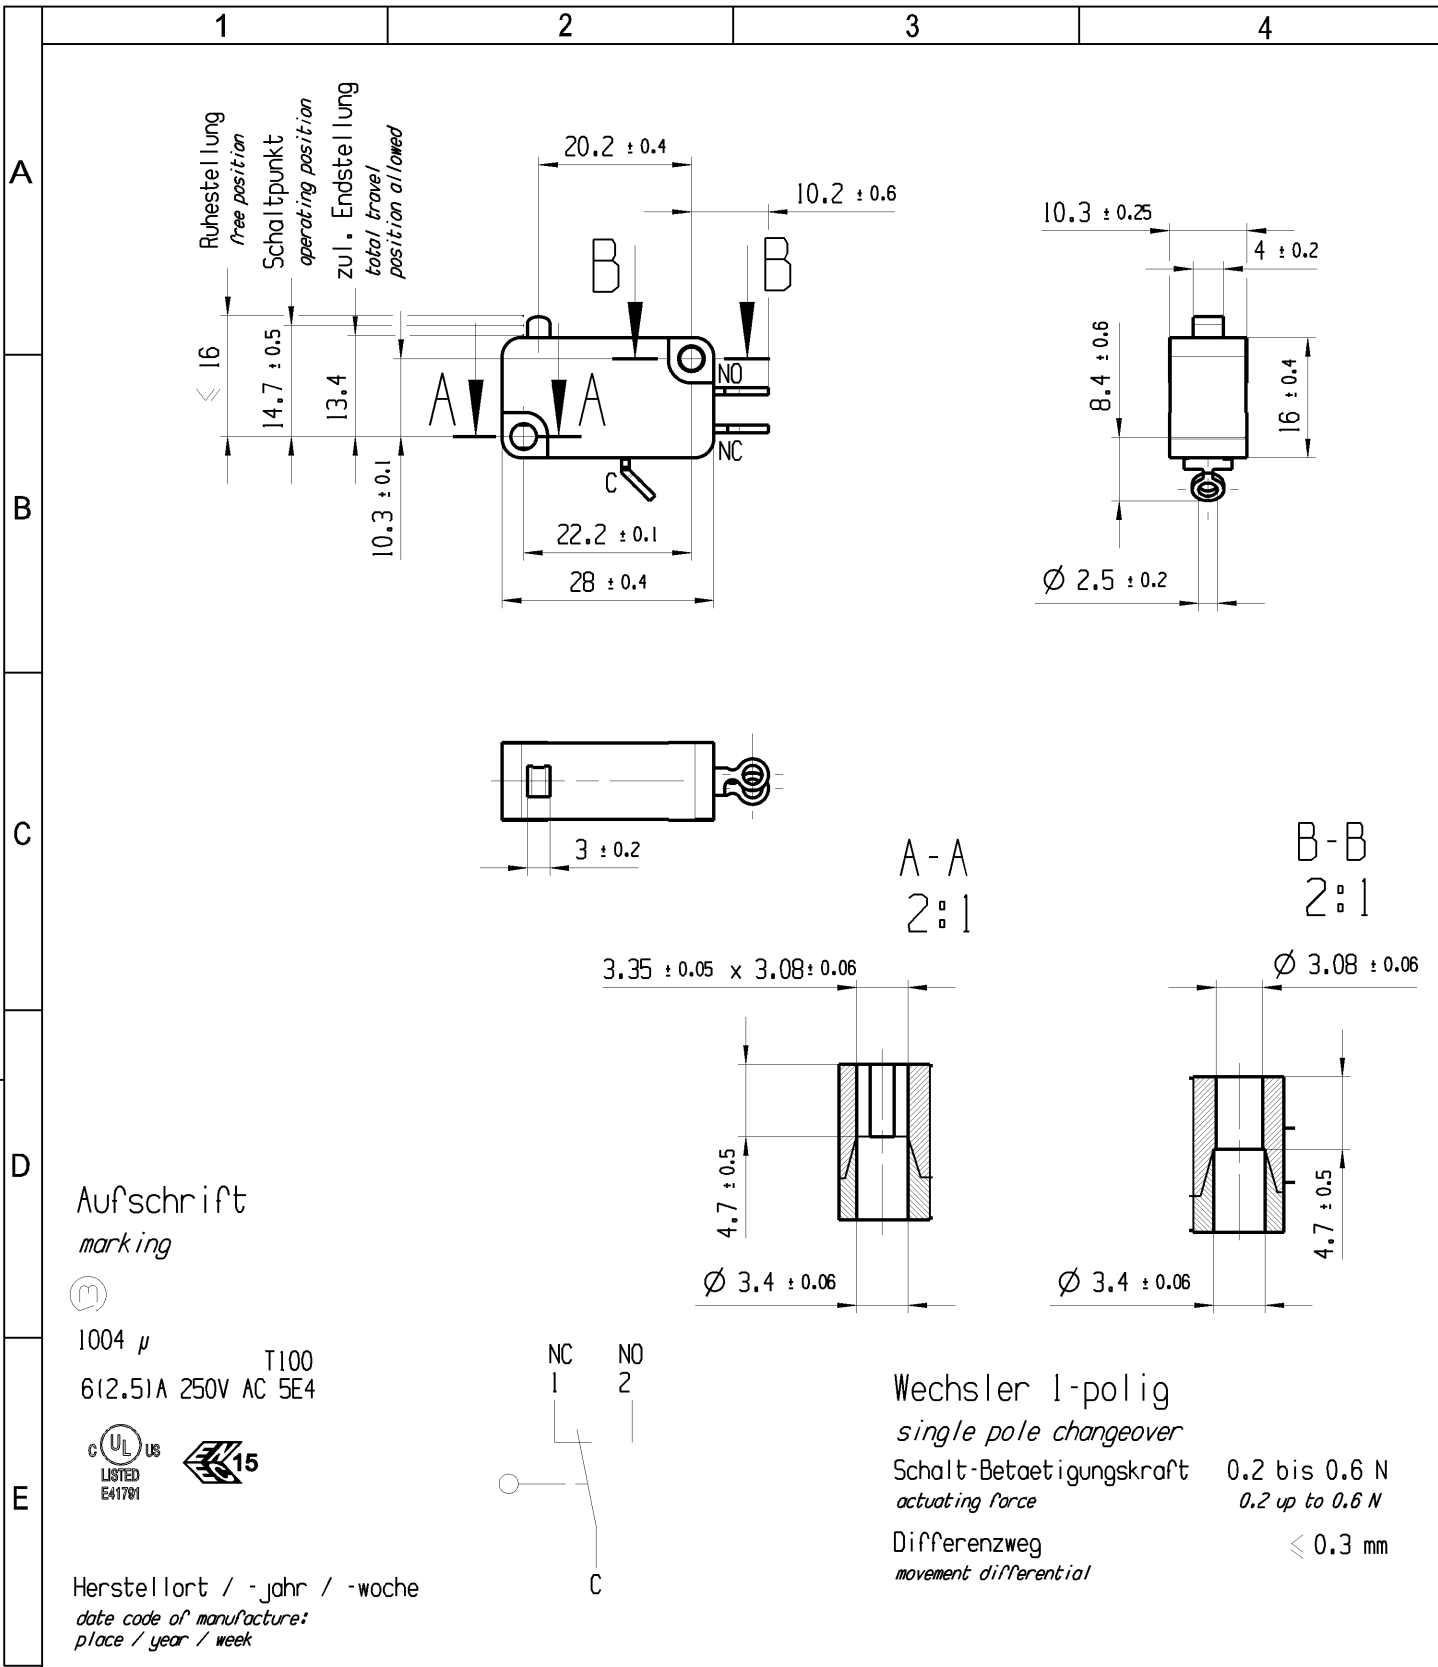

-		-		-		1004.0402-XX				
Figure		Type		Customer No.		Art.No.-PI				
General tolerances										
All dimensions are in millimetres	Shape and location ⊙ ≡	Angle ± 2 °	Edge tolerance 	Length	Radii	Sheet 01	Ident. K			
				0-6	± 0.1			± 0.2	Document number 10040402	
				>6-15	± 0.15			± 0.3		Index h
				>15-30	± 0.2			± 0.5		
				>30-70	± 0.3			± 10%		
				>70-120	± 0.4					
>120	± 0.8									
h	128895	2019-09-24	HHE	Format DIN A4	Projection 	Scale 1:1	Snap action switch			
g	85442	2013-10-02	BRC					System NX V11.0		
f	29115	2000-03-17	PFU							
e	21670	1992-08-11	BLE	Replacement of Zg.gl.Nr.v.17.03.2000						
Index	MEC-No.	Date (YYYY-MM-DD)	Edited by							