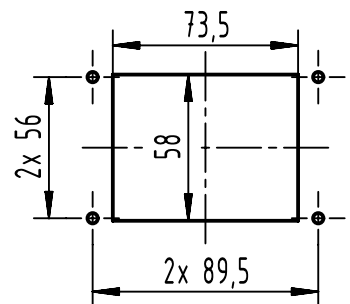

panel cut out (1:3)

	All Dimensions in mm Original Size DIN A4		Scale 1:1	Free size tol.		Ref.
	All rights reserved		Created by SHENGJ	Inspected by WANGSTE	Standardisation ROEBEN	Sub.
Department EL PD		Title Han 6B HTE M25 PFT SL		Date 2024-04-10	State Final Release	
HARTING (Zhuhai) Manufacturing Co., Ltd. 519085 Zhuhai, China		Type TB	Number 19 30 006 1121		Doc-Key / ECM-Nr. 100733413/UGD/001/D 500000267270	Rev. D
						Page 1/1