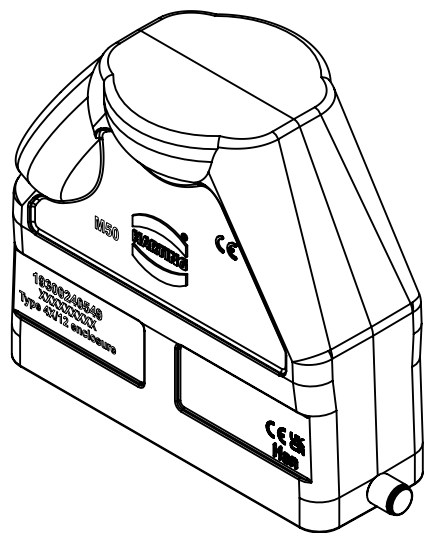

A

B

C

D

 All Dimensions in mm Original Size DIN A4	Scale	Free size tol.		Ref.	
	1:2			Sub.	
 All rights reserved Department EL PD	Created by	Inspected by	Standardisation	Date	State
	101644	GERB		2023-12-07	Final Release
HARTING D-32339 Espelkamp	Title			Doc-Key / ECM-Nr.	
	Han 24B side entry hood HC reel M50			100186683/UGD/005/F 500000258888	
Type		Number		Rev.	Page
TB		19 30 024 0549		F	1/1