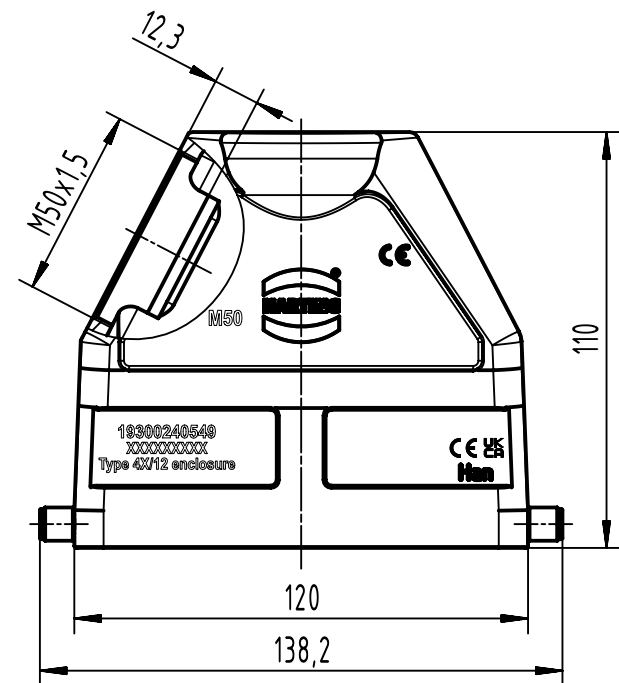

A

B

C

D

 All Dimensions in mm Original Size DIN A4	Scale	Free size tol.		Ref.	
	1:2			Sub.	
 All rights reserved Department EL PD	Created by	Inspected by	Standardisation	Date	State
	101644	GERB		2023-12-07	Final Release
HARTING D-32339 Espelkamp	Title			Doc-Key / ECM-Nr.	
	Han 24B side entry hood HC reel M50			100186683/UGD/005/F 500000258888	
Type		Number		Rev.	Page
TB		19 30 024 0549		F	1/1