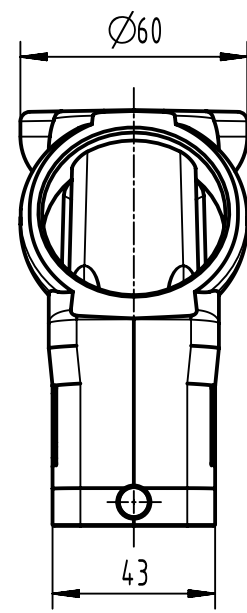

A

B

C

D

 All Dimensions in mm Original Size DIN A4	Scale	Free size tol.		Ref.	
	1:2			Sub.	
 All rights reserved Department EL PD	Created by	Inspected by	Standardisation	Date	State
	101644	GERB		2023-12-07	Final Release
HARTING D-32339 Espelkamp	Title			Doc-Key / ECM-Nr.	
	Han 24B side entry hood HC reel M50			100186683/UGD/005/F 500000258888	
Type		Number		Rev.	Page
TB		19 30 024 0549		F	1/1