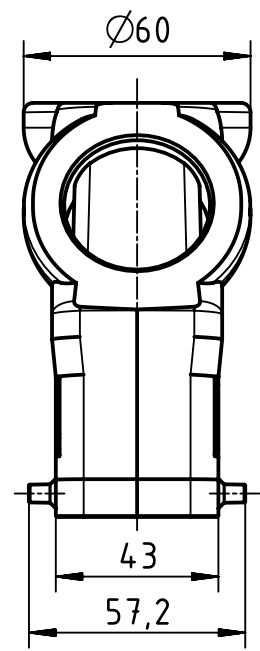

A

B

C

D

	All Dimensions in mm Original Size DIN A4		Scale 1:2	Free size tol.		Ref.		
						Sub.		
	All rights reserved		Created by 105230	Inspected by GERB	Standardisation	Date 2023-11-23	State Final Release	
	Department EL PD		Title Han 24B-HTE/HSE-M40				Doc-Key / ECM-Nr. 100178329/UGD/003/E 500000257544	
HARTING D-32339 Espelkamp			Type TB	Number 19 30 024 0598			Rev. E	Page 1/1