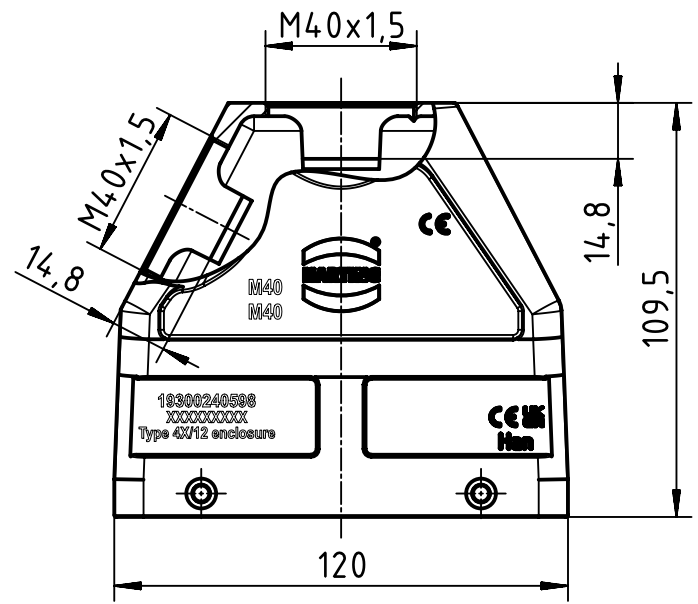

A

B

C

D

	All Dimensions in mm Original Size DIN A4		Scale 1:2	Free size tol.		Ref.		
						Sub.		
	All rights reserved		Created by 105230	Inspected by GERB	Standardisation	Date 2023-11-23	State Final Release	
	Department EL PD		Title Han 24B-HTE/HSE-M40				Doc-Key / ECM-Nr. 100178329/UGD/003/E 500000257544	
HARTING D-32339 Espelkamp			Type TB	Number 19 30 024 0598			Rev. E	Page 1/1