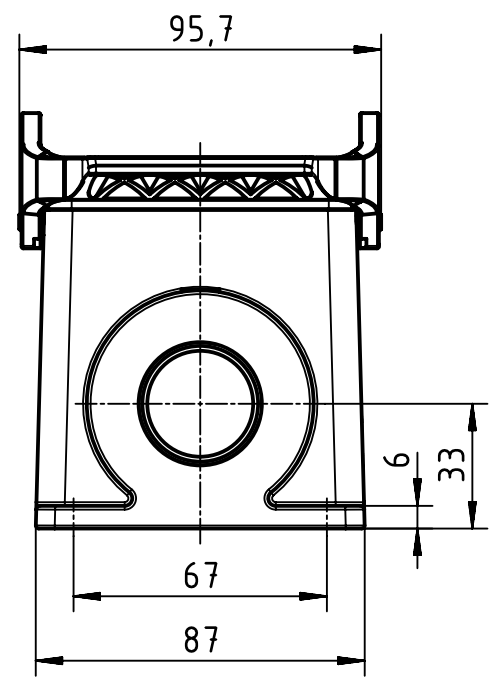

1 2 3 4 5 6

A

B

C

D

	All Dimensions in mm Original Size DIN A4		Scale 1:2	Free size tol.		Ref.		
						Sub.		
	All rights reserved		Created by 105230	Inspected by GERB	Standardisation	Date 2023-12-14	State Final Release	
	Department EL PD		Title Han 32B-HSM-HC-QB-2xM32				Doc-Key / ECM-Nr. 100108483/UGD/006/C 500000260197	
HARTING D-32339 Espelkamp			Type TB	Number 19 30 032 0272			Rev. C	Page 1/1