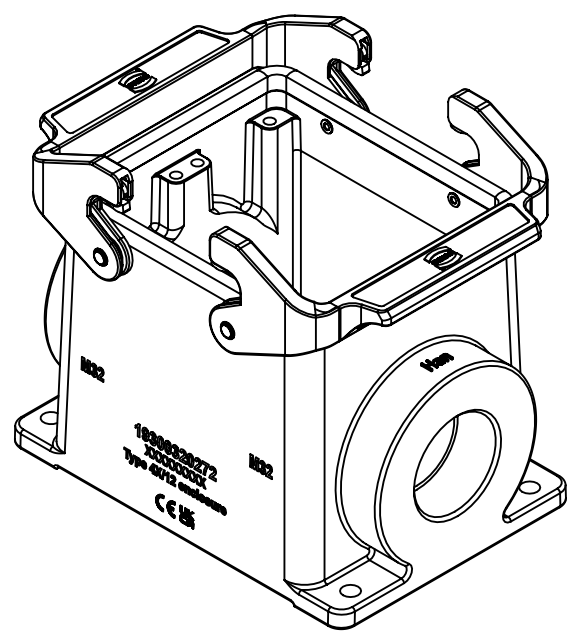

1 2 3 4 5 6

A

B

C

D

	All Dimensions in mm Original Size DIN A4		Scale 1:2	Free size tol.		Ref.		
						Sub.		
	All rights reserved		Created by 105230	Inspected by GERB	Standardisation	Date 2023-12-14	State Final Release	
	Department EL PD		Title Han 32B-HSM-HC-QB-2xM32				Doc-Key / ECM-Nr. 100108483/UGD/006/C 500000260197	
HARTING D-32339 Espelkamp			Type TB	Number 19 30 032 0272			Rev. C	Page 1/1