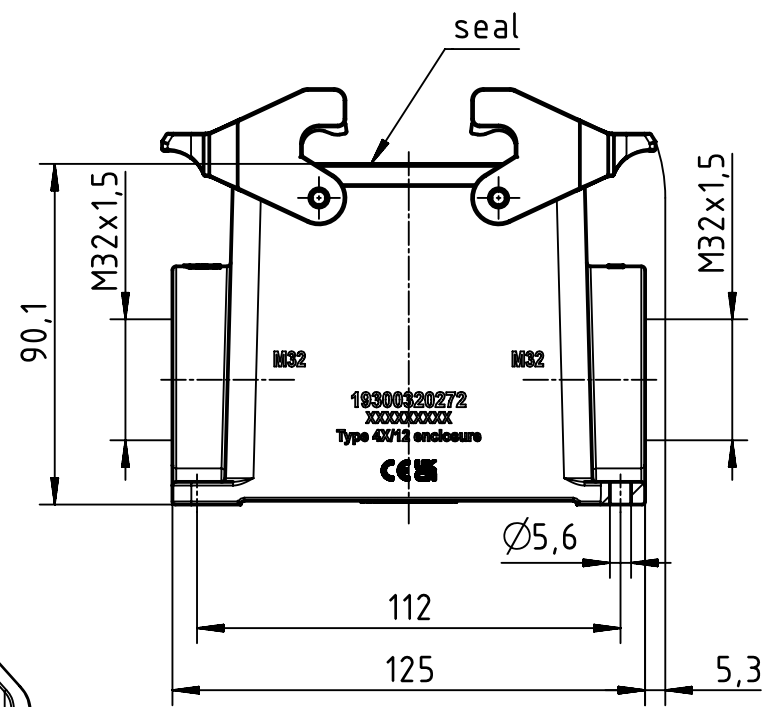

1 2 3 4 5 6

A

B

C

D

	All Dimensions in mm Original Size DIN A4		Scale 1:2	Free size tol.		Ref.		
						Sub.		
	All rights reserved		Created by 105230	Inspected by GERB	Standardisation	Date 2023-12-14	State Final Release	
	Department EL PD		Title Han 32B-HSM-HC-QB-2xM32				Doc-Key / ECM-Nr. 100108483/UGD/006/C 500000260197	
HARTING D-32339 Espelkamp			Type TB	Number 19 30 032 0272			Rev. C	Page 1/1