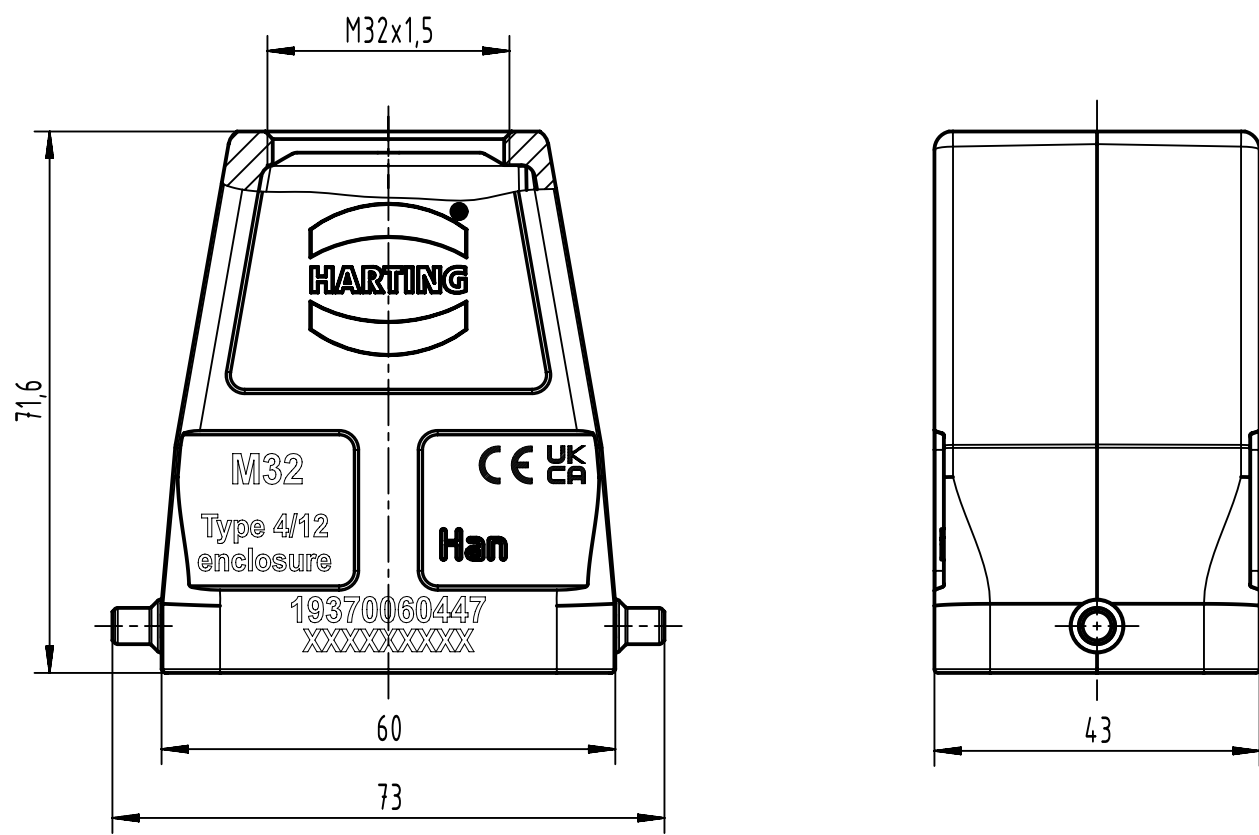

1 2 3 4 5 6

A
B
C
D

	All Dimensions in mm Original Size DIN A4	Scale 1:1			Free size tol.		Ref.	
		Created by HELLMANN		Inspected by GERB	Standardisation	Date 2023-12-13	State Final Release	
	All rights reserved		Title Han M Hood Top Entry LC 2 Pegs M32			Doc-Key / ECM-Nr. 100125962/UGD/005/E 500000256417		
	Department EL PD		Type TB	Number 19 37 006 0447			Rev. E	Page 1/1
HARTING D-32339 Espelkamp								