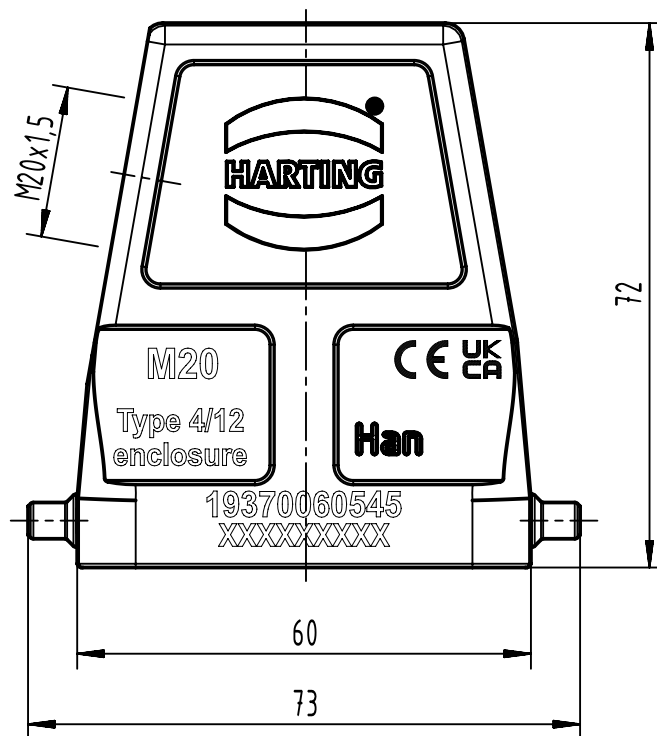

A

B

C

D

	All Dimensions in mm Original Size DIN A4		Scale 1:1	Free size tol.		Ref.		
						Sub.		
	All rights reserved		Created by HELLMANN	Inspected by GERB	Standardisation	Date 2023-12-13	State Final Release	
	Department EL PD		Title Han 6M-gs-M20				Doc-Key / ECM-Nr. 100125963/UGD/005/G 500000256417	
HARTING D-32339 Espelkamp			Type TB	Number 19 37 006 0545			Rev. G	Page 1/1