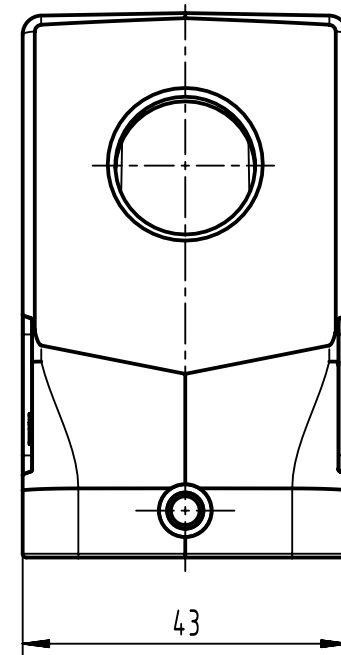

A

B

C

D

	All Dimensions in mm Original Size DIN A4		Scale 1:1	Free size tol.		Ref.		
						Sub.		
	All rights reserved		Created by HELLMANN	Inspected by GERB	Standardisation	Date 2023-12-13	State Final Release	
	Department EL PD		Title Han 6M-gs-M20				Doc-Key / ECM-Nr. 100125963/UGD/005/G 500000256417	
HARTING D-32339 Espelkamp			Type TB	Number 19 37 006 0545			Rev. G	Page 1/1