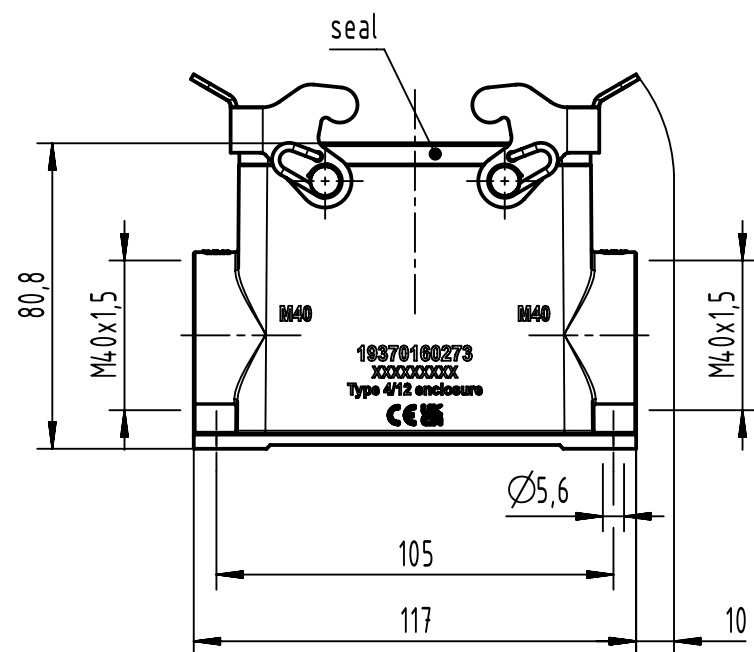

A

B

C

D

	All Dimensions in mm Original Size DIN A4		Scale 1:2	Free size tol.		Ref.
						Sub.
	All rights reserved		Created by HELLMANN	Inspected by GERB	Standardisation	Date 2023-12-08
	Department EL PD		Title Han 16M-asg2-QB-M40			State Final Release
HARTING D-32339 Espelkamp			Type TB	Number 19 37 016 0273		Doc-Key / ECM-Nr. 100212272/UGD/004/D 500000258456
					Rev. D	Page 1/1