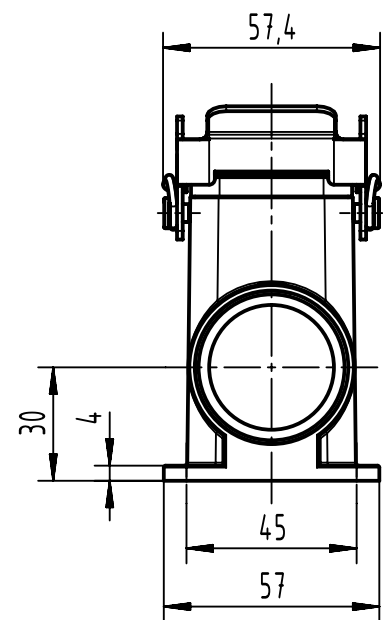

A

B

C

D

	All Dimensions in mm Original Size DIN A4		Scale 1:2	Free size tol.		Ref.
						Sub.
	All rights reserved		Created by HELLMANN	Inspected by GERB	Standardisation	Date 2023-12-08
	Department EL PD		Title Han 16M-asg2-QB-M40			State Final Release
HARTING D-32339 Espelkamp			Type TB	Number 19 37 016 0273		Doc-Key / ECM-Nr. 100212272/UGD/004/D 500000258456
					Rev. D	Page 1/1