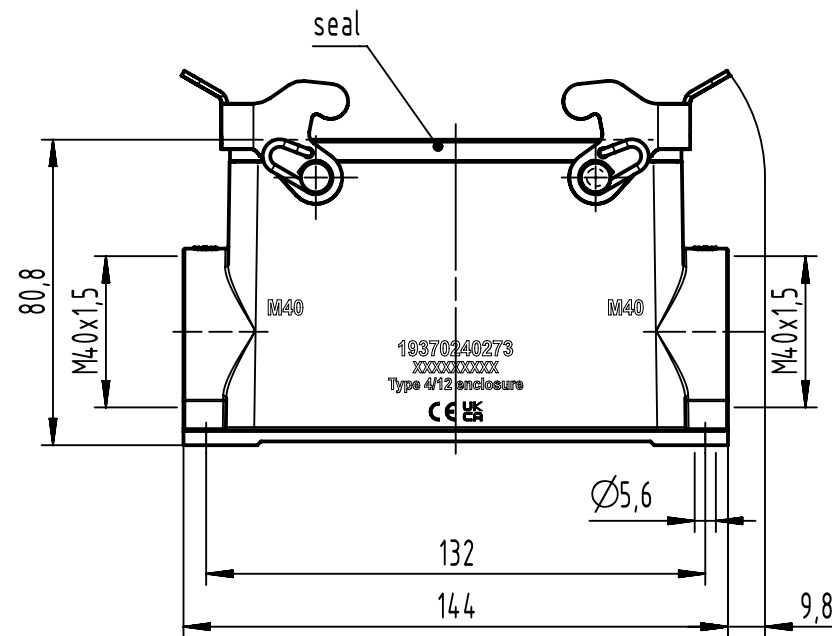

1 2 3 4 5 6

A

B

C

D

	All Dimensions in mm Original Size DIN A4		Scale 1:2	Free size tol.		Ref.
						Sub.
	All rights reserved		Created by HELLMANN	Inspected by GERB	Standardisation	Date 2023-12-07
	Department EL PD		Title Han 24M-asp2-QB-M40			State Final Release
HARTING D-32339 Espelkamp			Type TB	Number 19 37 024 0273		Doc-Key / ECM-Nr. 100205802/UGD/004/C 500000259244
					Rev. C	Page 1/1