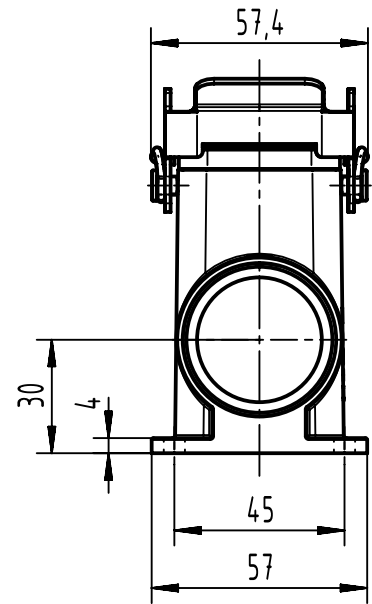

1 2 3 4 5 6

A

B

C

D

	All Dimensions in mm Original Size DIN A4		Scale 1:2	Free size tol.		Ref.
						Sub.
	All rights reserved		Created by HELLMANN	Inspected by GERB	Standardisation	Date 2023-12-07
	Department EL PD		Title Han 24M-asp2-QB-M40			State Final Release
HARTING D-32339 Espelkamp			Type TB	Number 19 37 024 0273		Doc-Key / ECM-Nr. 100205802/UGD/004/C 500000259244
					Rev. C	Page 1/1