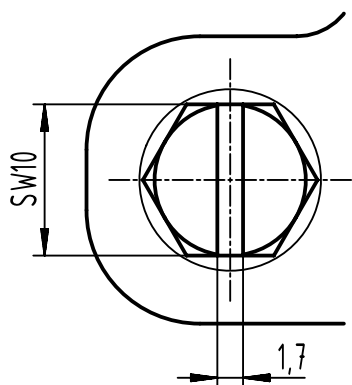

X (2:1) 2x

	All rights reserved Department EL PD	All Dimensions in mm Original Size DIN A4		Scale 1:2	Free size tol.	Ref. Sub.
		Created by HELLMANN	Inspected by 3236	Standardisation	Date 2023-09-27	State Final Release
HARTING D-32339 Espelkamp		Title Han 10HPR Hood Side Entry M32 Screw lock			Doc-Key / ECM-Nr. 100208110/UGD/004/E 500000253814	
		Type TB	Number 19 40 010 0512		Rev. E	Page 1/1