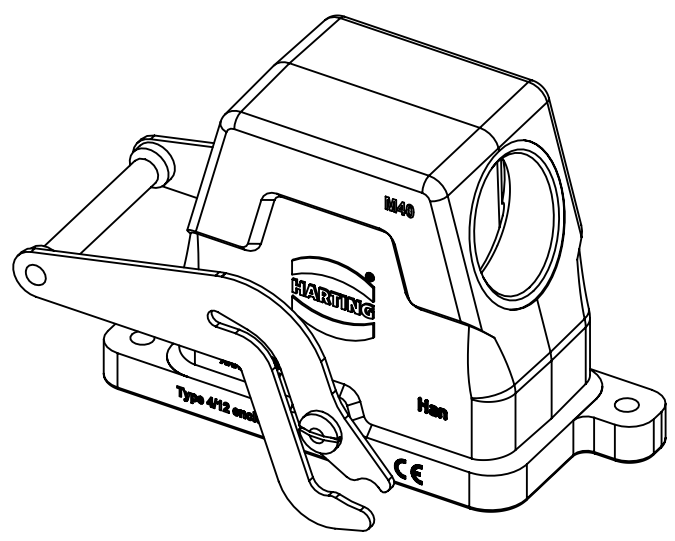

1 2 3 4 5 6

A

B

C

D

	All Dimensions in mm Original Size DIN A4		Scale 1:2	Free size tol.		Ref.		
						Sub.		
	All rights reserved		Created by SPRENB	Inspected by GERB	Standardisation	Date 2021-08-10	State Final Release	
	Department EL PD		Title Han 10HPR-HSE-M40-Central Lever				Doc-Key / ECM-Nr. 100696117/UGD/004/D 500000196731	
HARTING D-32339 Espelkamp			Type TB	Number 19 40 010 0583			Rev. D	Page 1/1