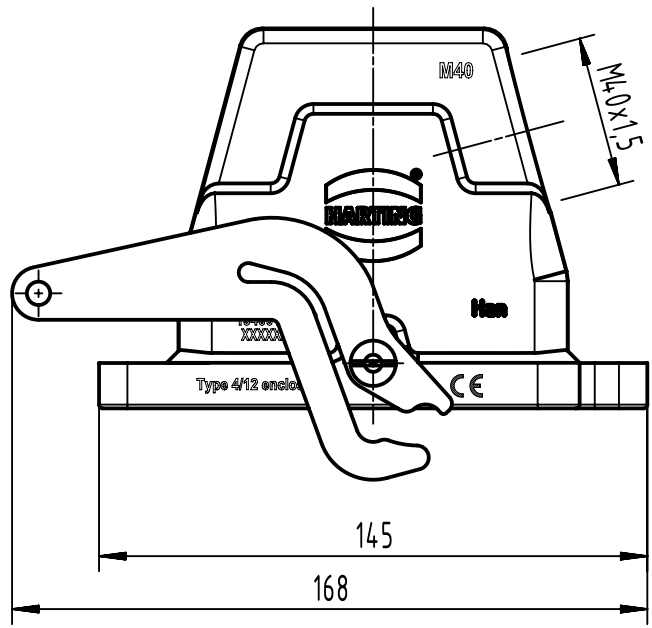

1 2 3 4 5 6

A

B

C

D

	All Dimensions in mm Original Size DIN A4		Scale 1:2	Free size tol.		Ref.		
						Sub.		
	All rights reserved		Created by SPRENB	Inspected by GERB	Standardisation	Date 2021-08-10	State Final Release	
	Department EL PD		Title Han 10HPR-HSE-M40-Central Lever				Doc-Key / ECM-Nr. 100696117/UGD/004/D 500000196731	
HARTING D-32339 Espelkamp			Type TB	Number 19 40 010 0583			Rev. D	Page 1/1