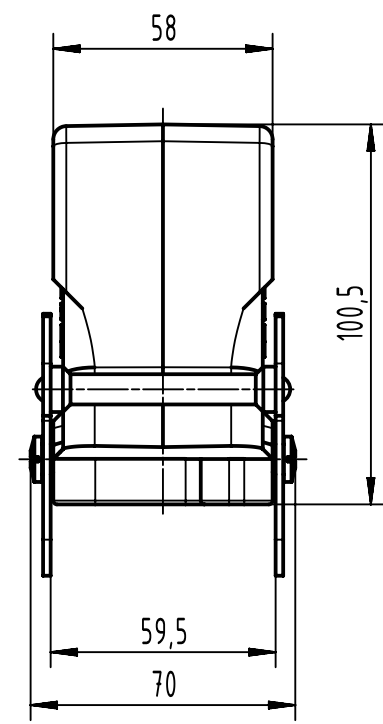

1 2 3 4 5 6

A

B

C

D

	All Dimensions in mm Original Size DIN A4		Scale 1:2	Free size tol.		Ref.		
						Sub.		
	All rights reserved		Created by SPRENB	Inspected by GERB	Standardisation	Date 2021-08-10	State Final Release	
	Department EL PD		Title Han 10HPR-HSE-M40-Central Lever				Doc-Key / ECM-Nr. 100696117/UGD/004/D 500000196731	
HARTING D-32339 Espelkamp			Type TB	Number 19 40 010 0583			Rev. D	Page 1/1