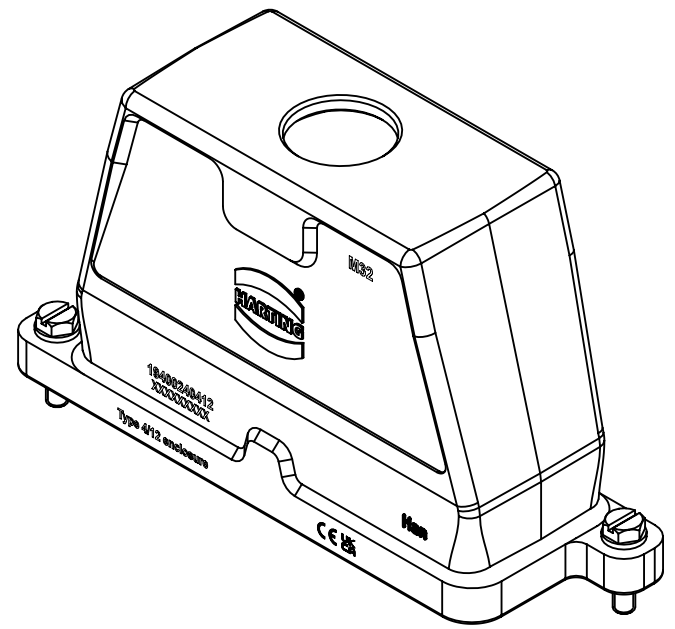

1 2 3 4 5 6

A

B

C

D

X (2:1)

	All Dimensions in mm Original Size DIN A4		Scale 1:2	Free size tol.		Ref.
			Created by 408985	Inspected by 3236	Standardisation	Sub.
All rights reserved Department EL PD		Title Han 24 HPR Hood Top Entry M32 Screw Lock		Date 2023-11-16	State Final Release	
HARTING D-32339 Espelkamp		Type TB		Number 19 40 024 0412		Doc-Key / ECM-Nr. 100201948/UGD/004/D 500000256271
					Rev. D	Page 1/1