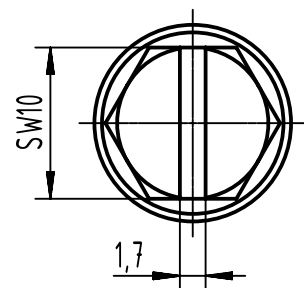

1 2 3 4 5 6

A

B

C

D

X (2:1)

	All Dimensions in mm Original Size DIN A4		Scale 1:2	Free size tol.		Ref.
			Created by 408985	Inspected by 3236	Standardisation	Sub.
All rights reserved Department EL PD		Title Han 24 HPR Hood Top Entry M32 Screw Lock		Date 2023-11-16	State Final Release	
HARTING D-32339 Espelkamp		Type TB		Number 19 40 024 0412		Doc-Key / ECM-Nr. 100201948/UGD/004/D 500000256271
					Rev. D	Page 1/1