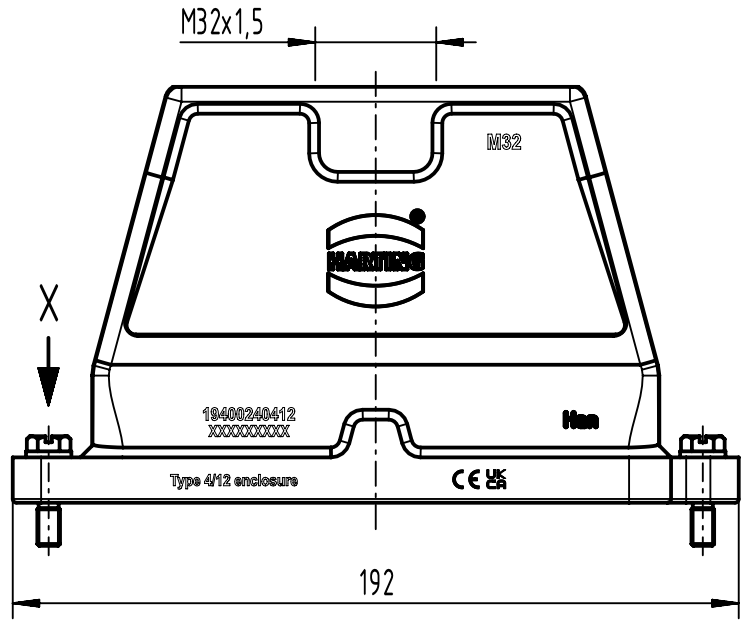

1 2 3 4 5 6

A

B

C

D

X (2:1)

	All Dimensions in mm Original Size DIN A4		Scale 1:2	Free size tol.		Ref.
			Created by 408985	Inspected by 3236	Standardisation	Sub.
All rights reserved Department EL PD		Title Han 24 HPR Hood Top Entry M32 Screw Lock		Date 2023-11-16	State Final Release	
HARTING D-32339 Espelkamp		Type TB		Number 19 40 024 0412		Doc-Key / ECM-Nr. 100201948/UGD/004/D 500000256271
					Rev. D	Page 1/1