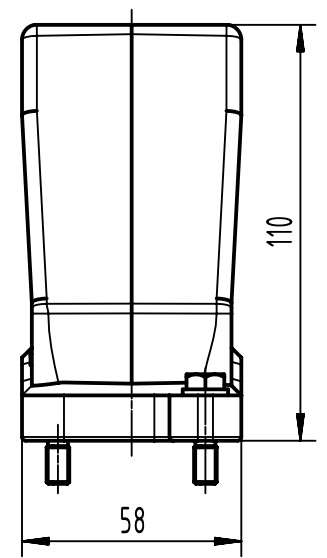

1 2 3 4 5 6

A

B

C

D

X (2:1)

	All Dimensions in mm Original Size DIN A4		Scale 1:2	Free size tol.		Ref.
			Created by 408985	Inspected by 3236	Standardisation	Sub.
All rights reserved Department EL PD		Title Han 24 HPR Hood Top Entry M32 Screw Lock		Date 2023-11-16	State Final Release	
HARTING D-32339 Espelkamp		Type TB		Number 19 40 024 0412		Doc-Key / ECM-Nr. 100201948/UGD/004/D 500000256271
					Rev. D	Page 1/1