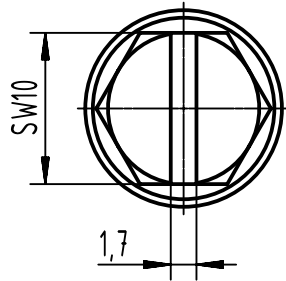

1 2 3 4 5 6

A

B

C

D

X (2:1)

	All Dimensions in mm Original Size DIN A4		Scale 1:2	Free size tol.		Ref.		
						Sub.		
	All rights reserved		Created by 408985	Inspected by 3236	Standardisation	Date 2023-11-16	State Final Release	
	Department EL PD		Title Han 24HPR Hood Top Entry M50 Screw Lock				Doc-Key / ECM-Nr. 100201950/UGD/004/D 500000256271	
HARTING D-32339 Espelkamp			Type TB	Number 19 40 024 0414			Rev. D	Page 1/1