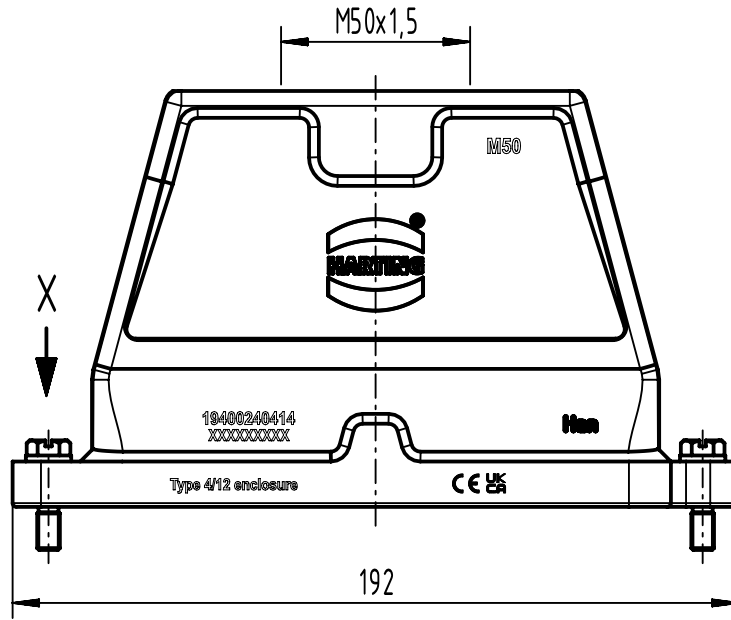

1 2 3 4 5 6

A

B

C

D

X (2:1)

	All Dimensions in mm Original Size DIN A4		Scale 1:2	Free size tol.		Ref.		
						Sub.		
	All rights reserved		Created by 408985	Inspected by 3236	Standardisation	Date 2023-11-16	State Final Release	
	Department EL PD		Title Han 24HPR Hood Top Entry M50 Screw Lock				Doc-Key / ECM-Nr. 100201950/UGD/004/D 500000256271	
HARTING D-32339 Espelkamp			Type TB	Number 19 40 024 0414			Rev. D	Page 1/1