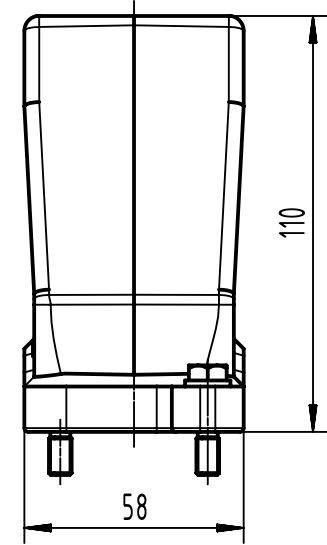

1 2 3 4 5 6

A

B

C

D

X (2:1)

	All Dimensions in mm Original Size DIN A4		Scale 1:2	Free size tol.		Ref.		
						Sub.		
	All rights reserved		Created by 408985	Inspected by 3236	Standardisation	Date 2023-11-16	State Final Release	
	Department EL PD		Title Han 24HPR Hood Top Entry M50 Screw Lock				Doc-Key / ECM-Nr. 100201950/UGD/004/D 500000256271	
HARTING D-32339 Espelkamp			Type TB	Number 19 40 024 0414			Rev. D	Page 1/1