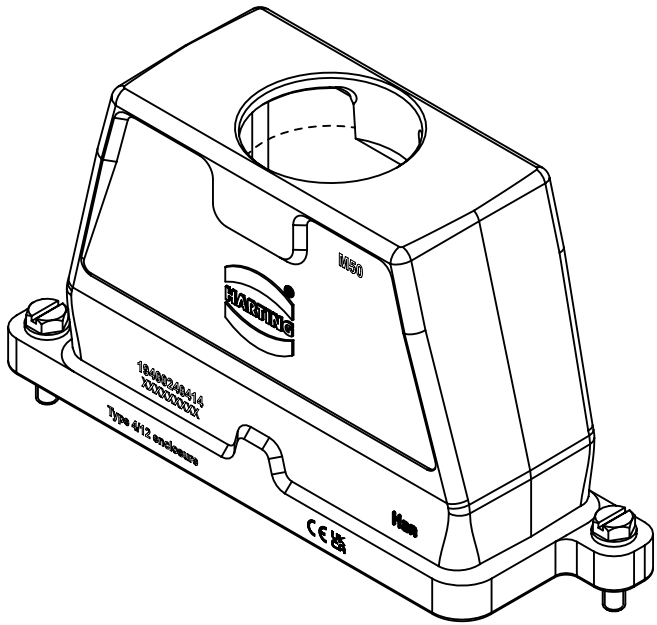

1 2 3 4 5 6

A

B

C

D

X (2:1)

	All Dimensions in mm Original Size DIN A4		Scale 1:2	Free size tol.		Ref.		
						Sub.		
	All rights reserved		Created by 408985	Inspected by 3236	Standardisation	Date 2023-11-16	State Final Release	
	Department EL PD		Title Han 24HPR Hood Top Entry M50 Screw Lock				Doc-Key / ECM-Nr. 100201950/UGD/004/D 500000256271	
HARTING D-32339 Espelkamp			Type TB	Number 19 40 024 0414			Rev. D	Page 1/1