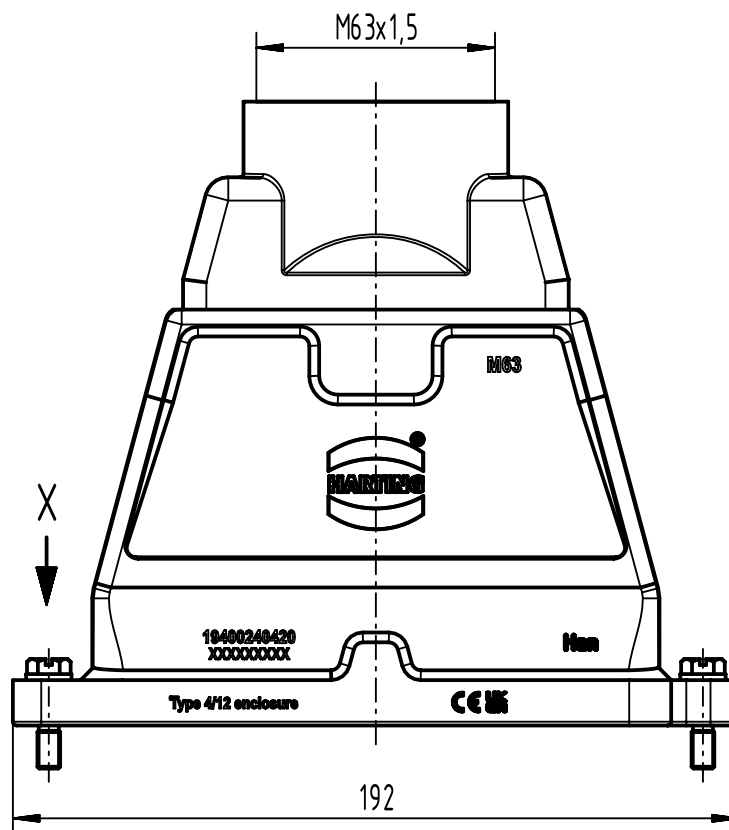

1 2 3 4 5 6

A  
B  
C  
D

X (2:1)

	All Dimensions in mm Original Size DIN A4		Scale 1:2	Free size tol.		Ref.
			Created by 408985	Inspected by 3236	Standardisation	Sub.
All rights reserved Department EL PD		Title Han 24 HPR Hood T E M63 Screw Lock		Date 2023-11-16		State Final Release
HARTING D-32339 Espelkamp		Type TB		Number 19 40 024 0420		Doc-Key / ECM-Nr. 100201951/UGD/004/D 500000256271 Rev. D Page 1/1