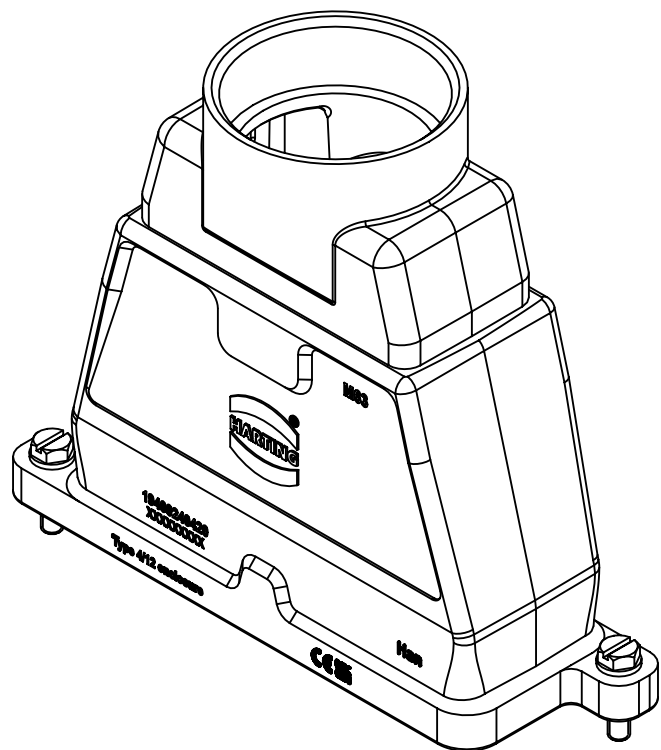

1 2 3 4 5 6

A  
B  
C  
D

X (2:1)

	All Dimensions in mm Original Size DIN A4		Scale 1:2	Free size tol.		Ref.
			Created by 408985	Inspected by 3236	Standardisation	Sub.
All rights reserved Department EL PD		Title Han 24 HPR Hood T E M63 Screw Lock		Date 2023-11-16		State Final Release
HARTING D-32339 Espelkamp		Type TB		Number 19 40 024 0420		Doc-Key / ECM-Nr. 100201951/UGD/004/D 500000256271 Rev. D Page 1/1