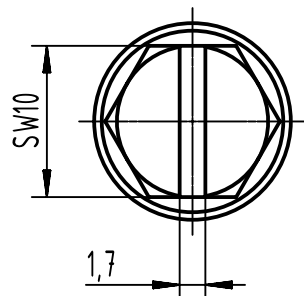

1 2 3 4 5 6

A  
B  
C  
D

X (2:1)

	All Dimensions in mm Original Size DIN A4		Scale 1:2	Free size tol.		Ref.
			Created by 408985	Inspected by 3236	Standardisation	Sub.
All rights reserved Department EL PD		Title Han 24 HPR Hood T E M63 Screw Lock		Date 2023-11-16		State Final Release
HARTING D-32339 Espelkamp		Type TB		Number 19 40 024 0420		Doc-Key / ECM-Nr. 100201951/UGD/004/D 500000256271 Rev. D Page 1/1