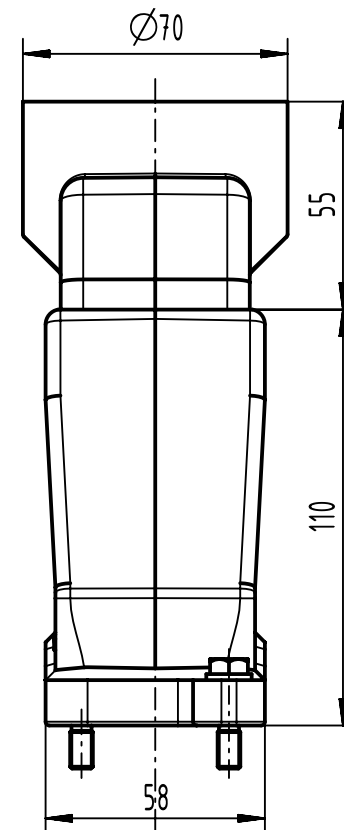

1 2 3 4 5 6

A  
B  
C  
D

X (2:1)

	All Dimensions in mm Original Size DIN A4		Scale 1:2	Free size tol.		Ref.
			Created by 408985	Inspected by 3236	Standardisation	Sub.
All rights reserved Department EL PD		Title Han 24 HPR Hood T E M63 Screw Lock		Date 2023-11-16		State Final Release
HARTING D-32339 Espelkamp		Type TB		Number 19 40 024 0420		Doc-Key / ECM-Nr. 100201951/UGD/004/D 500000256271 Rev. D Page 1/1