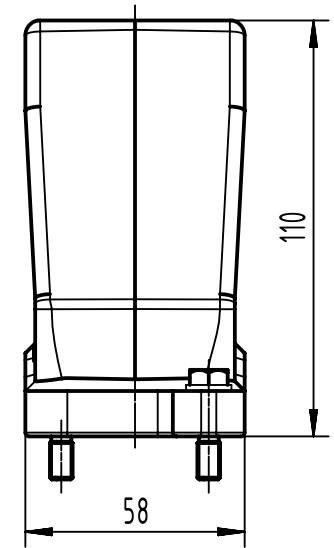

1 2 3 4 5 6

A

B

C

D

X (2:1)

	All Dimensions in mm Original Size DIN A4	Scale	Free size tol.		Ref.	
		1:2			Sub.	
	All rights reserved Department EL PD	Created by	Inspected by	Standardisation	Date	State
		408985	3236		2023-11-16	Final Release
HARTING D-32339 Espelkamp		Title				Doc-Key / ECM-Nr. 100201952/UGD/004/D 500000256271
		Han 24HPR Hood TE 2x M32 Screw Lock				
		Type	Number		Rev.	Page
		TB	19 40 024 0432		D	1/1