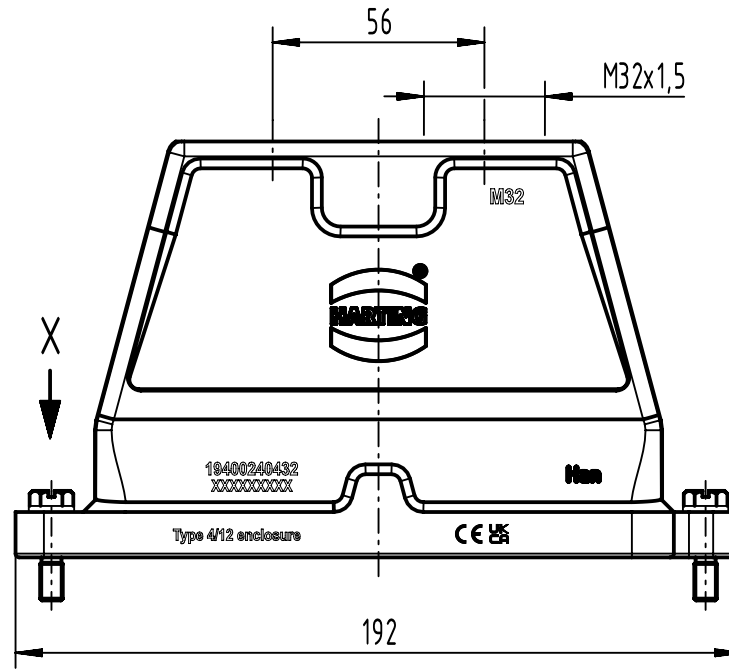

1 2 3 4 5 6

A

B

C

D

X (2:1)

	All Dimensions in mm Original Size DIN A4	Scale	Free size tol.		Ref.	
		1:2			Sub.	
	All rights reserved Department EL PD	Created by	Inspected by	Standardisation	Date	State
		408985	3236		2023-11-16	Final Release
HARTING D-32339 Espelkamp		Title				Doc-Key / ECM-Nr. 100201952/UGD/004/D 500000256271
		Han 24HPR Hood TE 2x M32 Screw Lock				
		Type	Number		Rev.	Page
		TB	19 40 024 0432		D	1/1