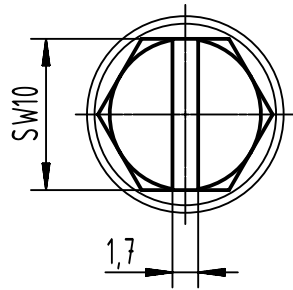

1 2 3 4 5 6

A

B

C

D

X (2:1)

	All Dimensions in mm Original Size DIN A4	Scale	Free size tol.		Ref.	
		1:2			Sub.	
	All rights reserved Department EL PD	Created by	Inspected by	Standardisation	Date	State
		408985	3236		2023-11-16	Final Release
HARTING D-32339 Espelkamp		Title				Doc-Key / ECM-Nr. 100201952/UGD/004/D 500000256271
		Han 24HPR Hood TE 2x M32 Screw Lock				
		Type	Number		Rev.	Page
		TB	19 40 024 0432		D	1/1