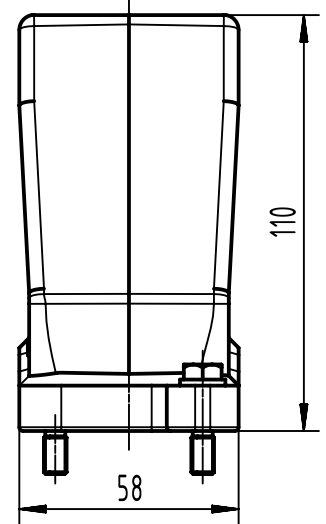

1 2 3 4 5 6

A

B

C

D

	All Dimensions in mm Original Size DIN A4		Scale 1:2	Free size tol.		Ref.
			Created by 408985	Inspected by 3236	Standardisation	Sub.
All rights reserved		Date 2023-11-16		State Final Release		
Department EL PD		Title Han 24HPR Hood Top Entry 2x M40 Screw Lo				Doc-Key / ECM-Nr. 100201953/UGD/004/D 500000256271
HARTING D-32339 Espelkamp		Type TB	Number 19 40 024 0433			Rev. D
						Page 1/1