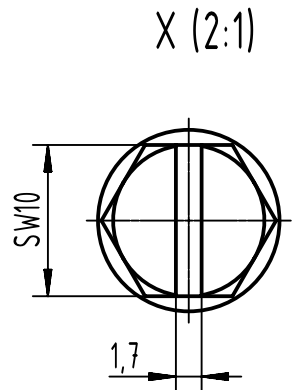

1 2 3 4 5 6

A

B

C

D

	All Dimensions in mm Original Size DIN A4		Scale 1:2	Free size tol.		Ref.
			Created by 408985	Inspected by 3236	Standardisation	Sub.
All rights reserved		Date 2023-11-16		State Final Release		
Department EL PD		Title Han 24HPR Hood Top Entry 2x M40 Screw Lo				Doc-Key / ECM-Nr. 100201953/UGD/004/D 500000256271
HARTING D-32339 Espelkamp		Type TB	Number 19 40 024 0433			Rev. D
						Page 1/1