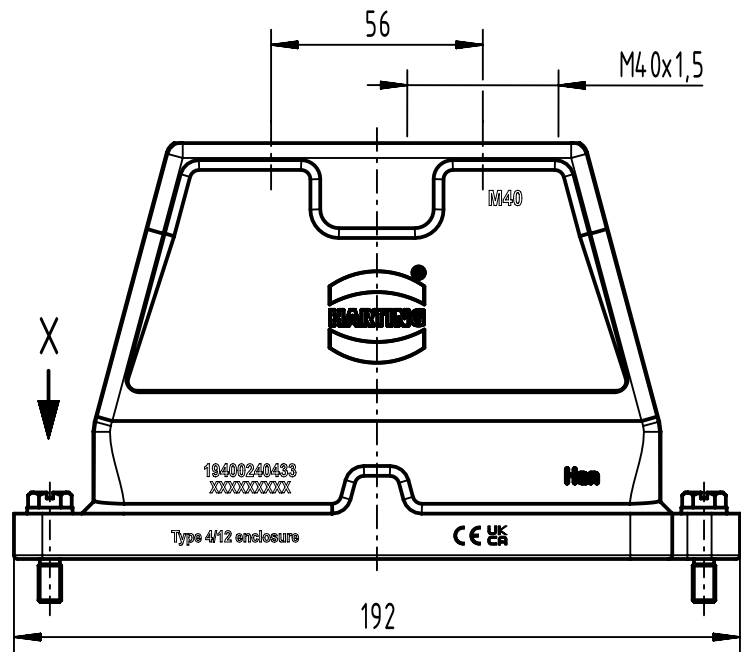

1 2 3 4 5 6

A

B

C

D

	All Dimensions in mm Original Size DIN A4		Scale 1:2	Free size tol.		Ref.
			Created by 408985	Inspected by 3236	Standardisation	Sub.
All rights reserved		Date 2023-11-16		State Final Release		
Department EL PD		Title Han 24HPR Hood Top Entry 2x M40 Screw Lo				Doc-Key / ECM-Nr. 100201953/UGD/004/D 500000256271
HARTING D-32339 Espelkamp		Type TB	Number 19 40 024 0433			Rev. D
						Page 1/1