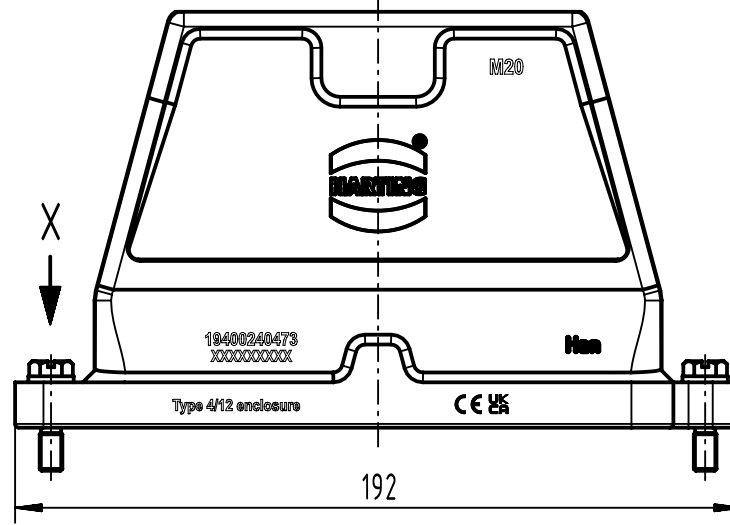

X (2:1)

In the case of use with Han HC modular 250 this hood can only be used with frames for the male contacts

	All Dimensions in mm Original Size DIN A4		Scale 1:2		Free size tol.		Ref.	
							Sub.	
	All rights reserved		Created by 408985	Inspected by 3236	Standardisation		Date 2023-11-16	State Final Release
	Department EL PD		Title Han 24HPR Hood Top Entry 4*M20 ScrewLock					Doc-Key / ECM-Nr. 100188594/UGD/005/D 500000256271
HARTING D-32339 Espelkamp			Type TB	Number 19 40 024 0473			Rev. D	Page 1/1