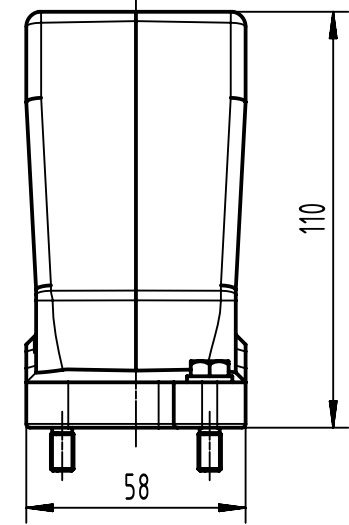

X (2:1)

In the case of use with Han HC modular 250 this hood can only be used with frames for the male contacts

	All Dimensions in mm Original Size DIN A4		Scale 1:2		Free size tol.		Ref.	
							Sub.	
	All rights reserved		Created by 408985	Inspected by 3236	Standardisation		Date 2023-11-16	State Final Release
	Department EL PD		Title Han 24HPR Hood Top Entry 4*M20 ScrewLock					Doc-Key / ECM-Nr. 100188594/UGD/005/D 500000256271
HARTING D-32339 Espelkamp			Type TB	Number 19 40 024 0473			Rev. D	Page 1/1