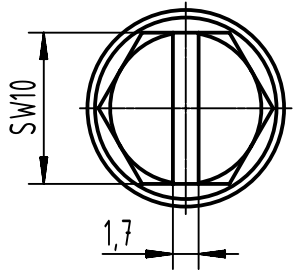

X (2:1)

In the case of use with Han HC modular 250 this hood can only be used with frames for the male contacts

	All Dimensions in mm Original Size DIN A4		Scale 1:2		Free size tol.		Ref.	
							Sub.	
	All rights reserved		Created by 408985	Inspected by 3236	Standardisation		Date 2023-11-16	State Final Release
	Department EL PD		Title Han 24HPR Hood Top Entry 4*M20 ScrewLock					Doc-Key / ECM-Nr. 100188594/UGD/005/D 500000256271
HARTING D-32339 Espelkamp			Type TB	Number 19 40 024 0473			Rev. D	Page 1/1