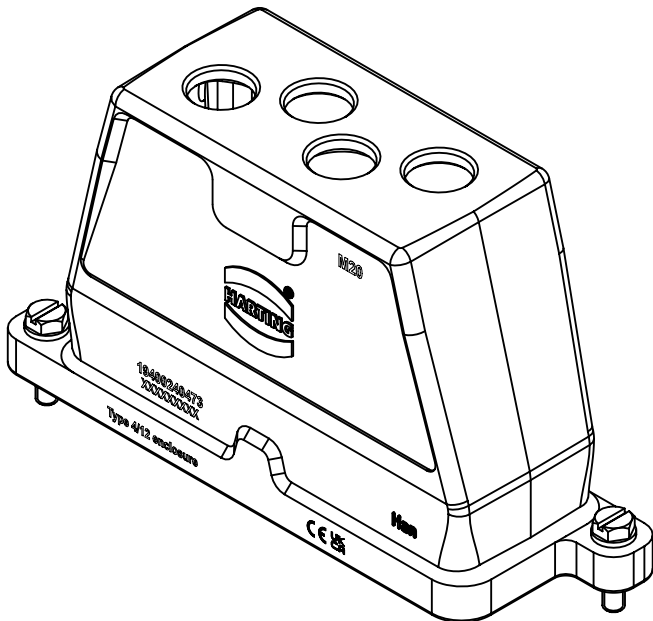

X (2:1)

In the case of use with Han HC modular 250 this hood can only be used with frames for the male contacts

	All Dimensions in mm Original Size DIN A4		Scale 1:2		Free size tol.		Ref.	
							Sub.	
	All rights reserved		Created by 408985	Inspected by 3236	Standardisation		Date 2023-11-16	State Final Release
	Department EL PD		Title Han 24HPR Hood Top Entry 4*M20 ScrewLock					Doc-Key / ECM-Nr. 100188594/UGD/005/D 500000256271
HARTING D-32339 Espelkamp			Type TB	Number 19 40 024 0473			Rev. D	Page 1/1