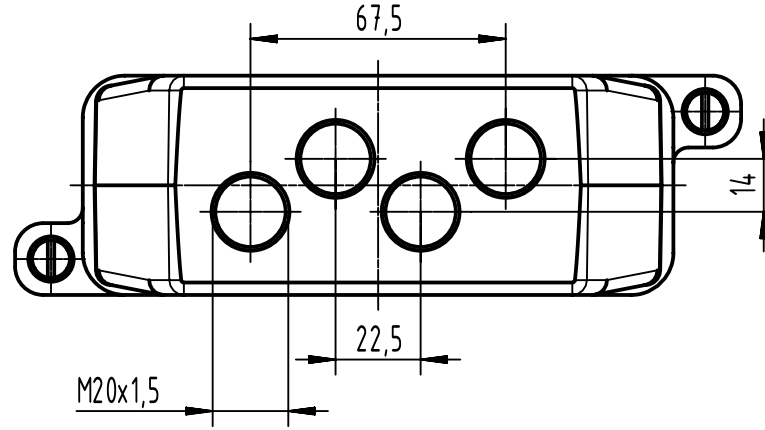

X (2:1)

In the case of use with Han HC modular 250 this hood can only be used with frames for the male contacts

	All Dimensions in mm Original Size DIN A4		Scale 1:2		Free size tol.		Ref.	
							Sub.	
	All rights reserved		Created by 408985	Inspected by 3236	Standardisation		Date 2023-11-16	State Final Release
	Department EL PD		Title Han 24HPR Hood Top Entry 4*M20 ScrewLock					Doc-Key / ECM-Nr. 100188594/UGD/005/D 500000256271
HARTING D-32339 Espelkamp			Type TB	Number 19 40 024 0473			Rev. D	Page 1/1