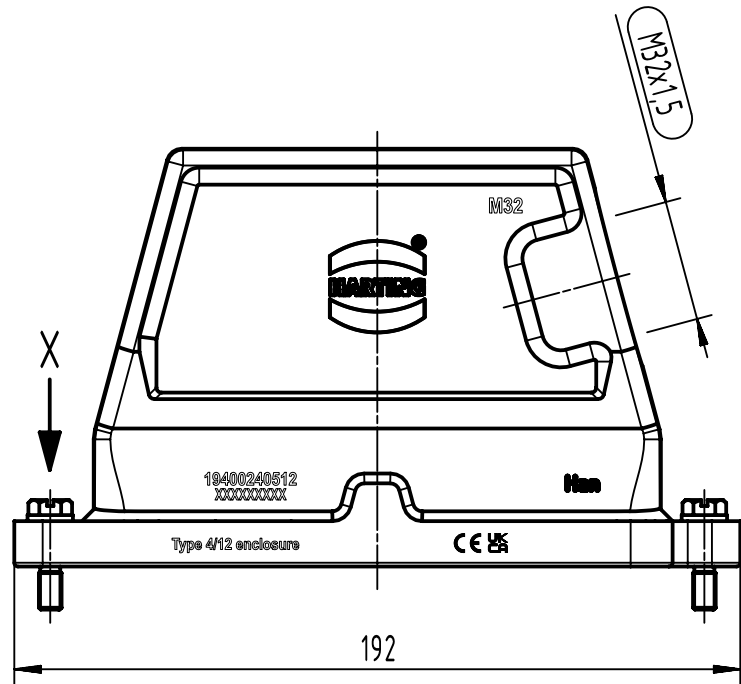

1 2 3 4 5 6

A  
B  
C  
D

	All Dimensions in mm Original Size DIN A4		Scale 1:2	Free size tol.		Ref.
			Created by 408985	Inspected by 3236	Standardisation	Sub.
All rights reserved Department EL PD		Title Han 24HPR Hood SE M32 Screw Lock		Date 2023-11-16	State Final Release	
HARTING D-32339 Espelkamp		Type TB Number 19 40 024 0512		Doc-Key / ECM-Nr. 100172279/UGD/004/C 500000256271		Rev. C Page 1/1