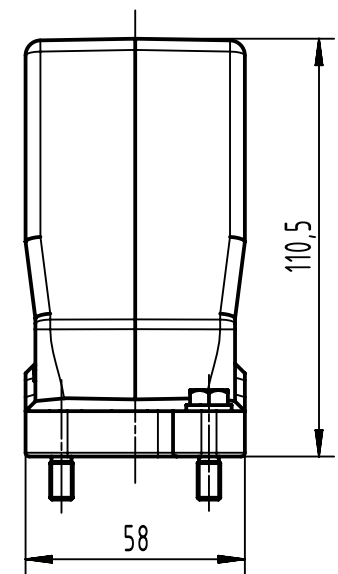

1 2 3 4 5 6

A  
B  
C  
D

	All Dimensions in mm Original Size DIN A4		Scale 1:2	Free size tol.		Ref.
			Created by 408985	Inspected by 3236	Standardisation	Sub.
All rights reserved Department EL PD		Title Han 24HPR Hood SE M32 Screw Lock		Date 2023-11-16	State Final Release	
HARTING D-32339 Espelkamp		Type TB Number 19 40 024 0512		Doc-Key / ECM-Nr. 100172279/UGD/004/C 500000256271		Rev. C Page 1/1