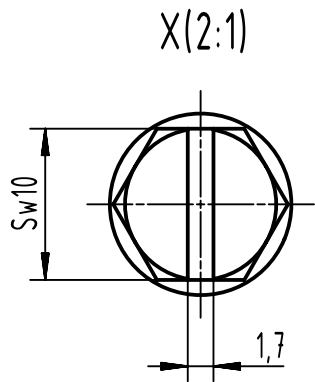

1 2 3 4 5 6

A  
B  
C  
D

	All Dimensions in mm Original Size DIN A4		Scale 1:2	Free size tol.		Ref.
			Created by 408985	Inspected by 3236	Standardisation	Sub.
All rights reserved Department EL PD		Title Han 24HPR Hood SE M32 Screw Lock		Date 2023-11-16	State Final Release	
HARTING D-32339 Espelkamp		Type TB Number 19 40 024 0512		Doc-Key / ECM-Nr. 100172279/UGD/004/C 500000256271		Rev. C Page 1/1