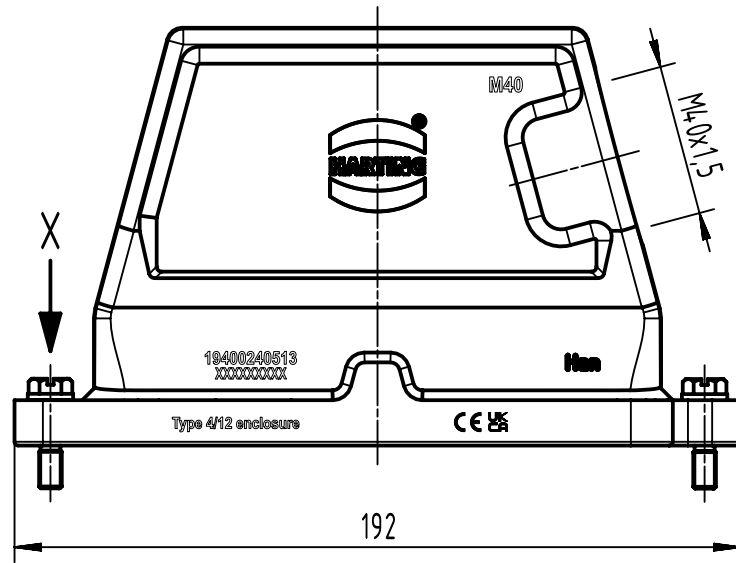

1 2 3 4 5 6

A
B
C
D

	All Dimensions in mm Original Size DIN A4		Scale 1:2	Free size tol.		Ref.		
	All rights reserved Department EL PD		Created by 408985	Inspected by 3236	Standardisation	Date 2023-11-16	State Final Release	
HARTING D-32339 Espelkamp			Title Han 24 HPR Hood SE M40 Screw Lock				Doc-Key / ECM-Nr. 100172278/UGD/004/C 500000256271	
			Type TB	Number 19 40 024 0513			Rev. C	Page 1/1