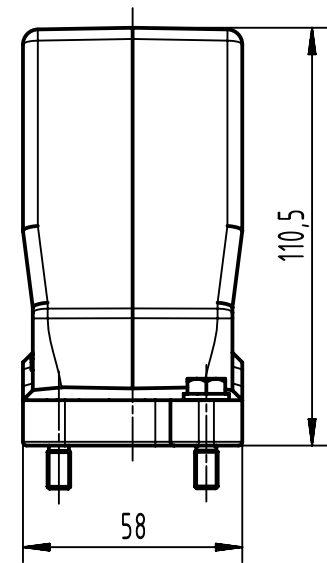

1 2 3 4 5 6

A
B
C
D

	All Dimensions in mm Original Size DIN A4		Scale 1:2	Free size tol.		Ref.		
	All rights reserved Department EL PD		Created by 408985	Inspected by 3236	Standardisation	Date 2023-11-16	State Final Release	
HARTING D-32339 Espelkamp			Title Han 24 HPR Hood SE M40 Screw Lock				Doc-Key / ECM-Nr. 100172278/UGD/004/C 500000256271	
			Type TB	Number 19 40 024 0513			Rev. C	Page 1/1