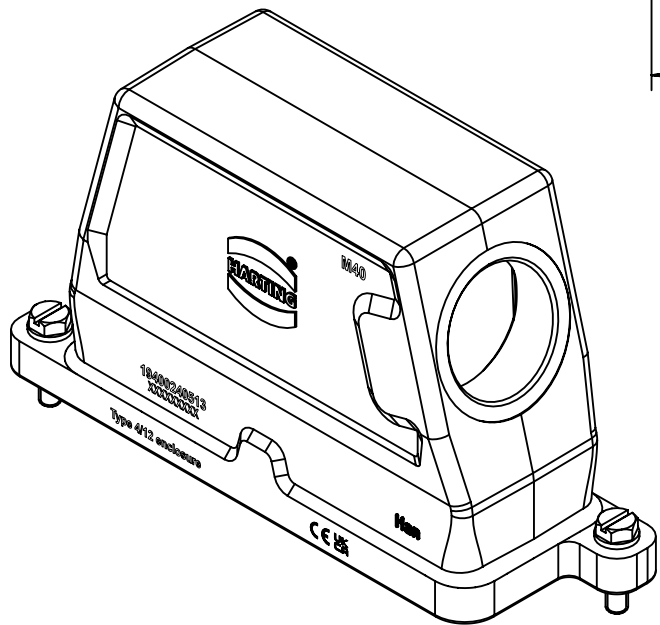

1 2 3 4 5 6

A
B
C
D

	All Dimensions in mm Original Size DIN A4		Scale 1:2	Free size tol.		Ref.		
	All rights reserved Department EL PD		Created by 408985	Inspected by 3236	Standardisation	Date 2023-11-16	State Final Release	
HARTING D-32339 Espelkamp			Title Han 24 HPR Hood SE M40 Screw Lock				Doc-Key / ECM-Nr. 100172278/UGD/004/C 500000256271	
			Type TB	Number 19 40 024 0513			Rev. C	Page 1/1