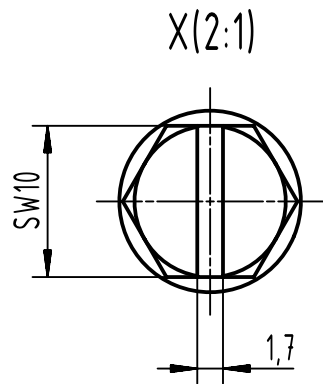

1 2 3 4 5 6

A
B
C
D

	All Dimensions in mm Original Size DIN A4		Scale 1:2	Free size tol.		Ref.		
	All rights reserved Department EL PD		Created by 408985	Inspected by 3236	Standardisation	Date 2023-11-16	State Final Release	
HARTING D-32339 Espelkamp			Title Han 24 HPR Hood SE M40 Screw Lock				Doc-Key / ECM-Nr. 100172278/UGD/004/C 500000256271	
			Type TB	Number 19 40 024 0513			Rev. C	Page 1/1