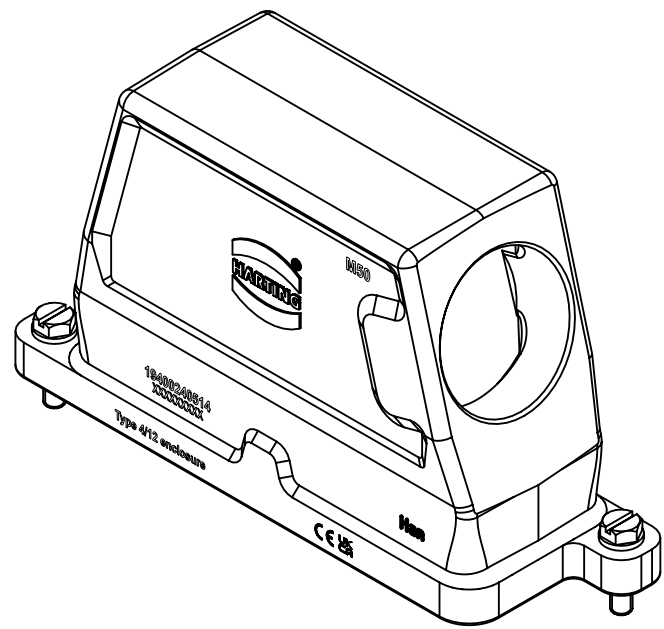

1 2 3 4 5 6

A
B
C
D

	All Dimensions in mm Original Size DIN A4		Scale 1:2	Free size tol.		Ref.	
	All rights reserved Department EL PD		Created by 408985	Inspected by 3236	Standardisation	Sub.	
HARTING D-32339 Espelkamp		Title Han 24HPR Hood Side Entry M50 Screw Lock				Date 2023-11-16	State Final Release
		Type TB Number 19 40 024 0514				Doc-Key / ECM-Nr. 100172273/UGD/004/C 500000256271	Rev. C Page 1/1