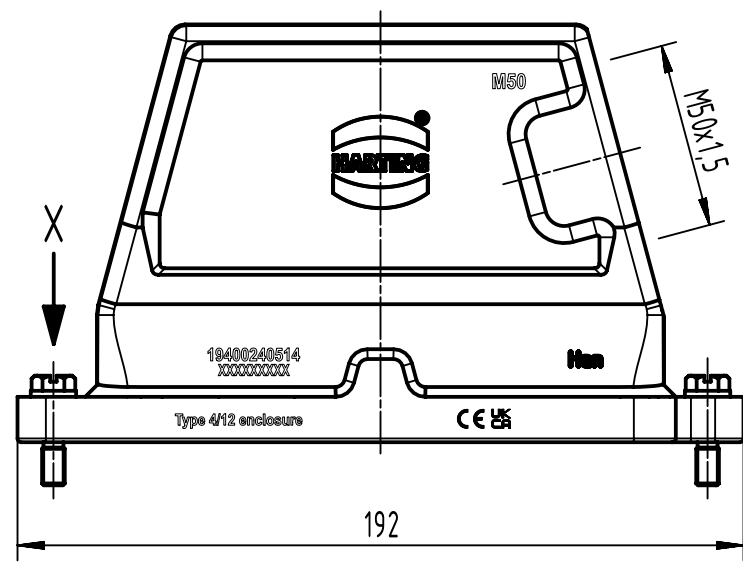

1 2 3 4 5 6

A
B
C
D

	All Dimensions in mm Original Size DIN A4		Scale 1:2	Free size tol.		Ref.	
	All rights reserved Department EL PD		Created by 408985	Inspected by 3236	Standardisation	Sub.	
HARTING D-32339 Espelkamp		Title Han 24HPR Hood Side Entry M50 Screw Lock				Date 2023-11-16	State Final Release
		Type TB Number 19 40 024 0514				Doc-Key / ECM-Nr. 100172273/UGD/004/C 500000256271	Rev. C Page 1/1