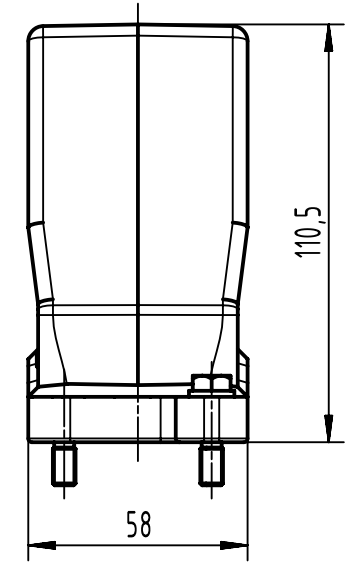

1 2 3 4 5 6

A
B
C
D

	All Dimensions in mm Original Size DIN A4		Scale 1:2	Free size tol.		Ref.	
	All rights reserved Department EL PD		Created by 408985	Inspected by 3236	Standardisation	Sub.	
HARTING D-32339 Espelkamp		Title Han 24HPR Hood Side Entry M50 Screw Lock				Date 2023-11-16	State Final Release
		Type TB Number 19 40 024 0514				Doc-Key / ECM-Nr. 100172273/UGD/004/C 500000256271	Rev. C Page 1/1