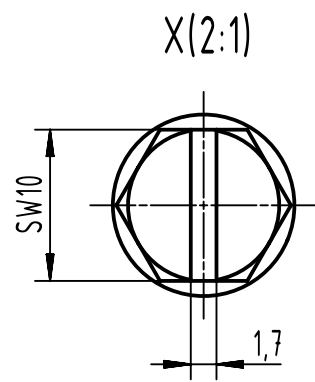

1 2 3 4 5 6

A
B
C
D

	All Dimensions in mm Original Size DIN A4		Scale 1:2	Free size tol.		Ref.	
	All rights reserved Department EL PD		Created by 408985	Inspected by 3236	Standardisation	Sub.	
HARTING D-32339 Espelkamp		Title Han 24HPR Hood Side Entry M50 Screw Lock				Date 2023-11-16	State Final Release
		Type TB Number 19 40 024 0514				Doc-Key / ECM-Nr. 100172273/UGD/004/C 500000256271	Rev. C Page 1/1