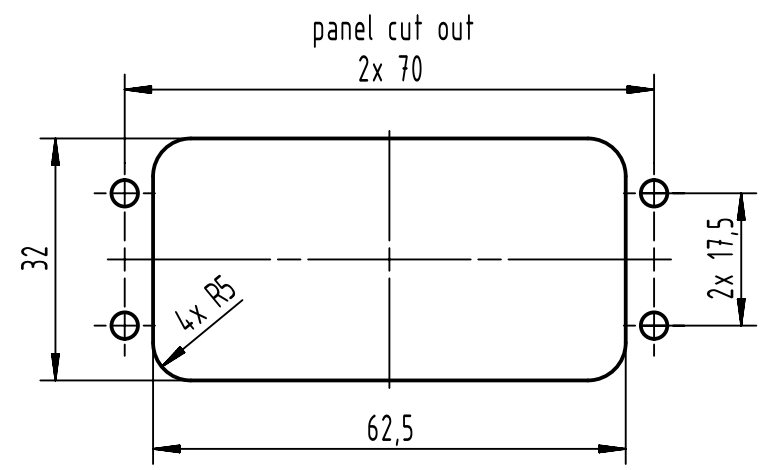

1 2 3 4 5 6

A

B

C

D

	All Dimensions in mm Original Size DIN A4		Scale 1:1	Free size tol.	Ref.
			Created by MOELLERLI	Inspected by SCHNIEDER	Standardisation
All rights reserved Department EL PD		Title Han-Eco Outdoor 10A-HBM		Date 2023-07-27	State Final Release
HARTING D-32339 Espelkamp		Type TB		Number 19 46 210 0301	Doc-Key / ECM-Nr. 100612868/UGD/001/D 500000250431
				Rev. D	Page 1/1