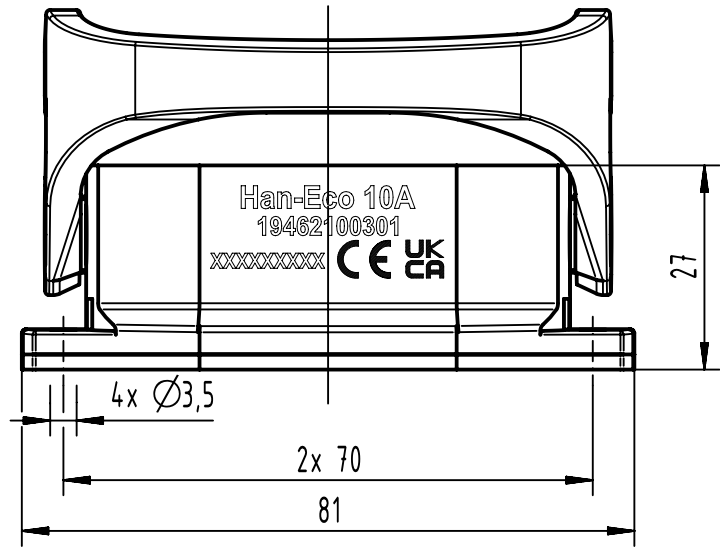

1 2 3 4 5 6

A

B

C

D

	All Dimensions in mm Original Size DIN A4		Scale 1:1	Free size tol.	Ref.
			Created by MOELLERLI	Inspected by SCHNIEDER	Standardisation
All rights reserved Department EL PD		Title Han-Eco Outdoor 10A-HBM		Date 2023-07-27	State Final Release
HARTING D-32339 Espelkamp		Type TB		Number 19 46 210 0301	Doc-Key / ECM-Nr. 100612868/UGD/001/D 500000250431
				Rev. D	Page 1/1