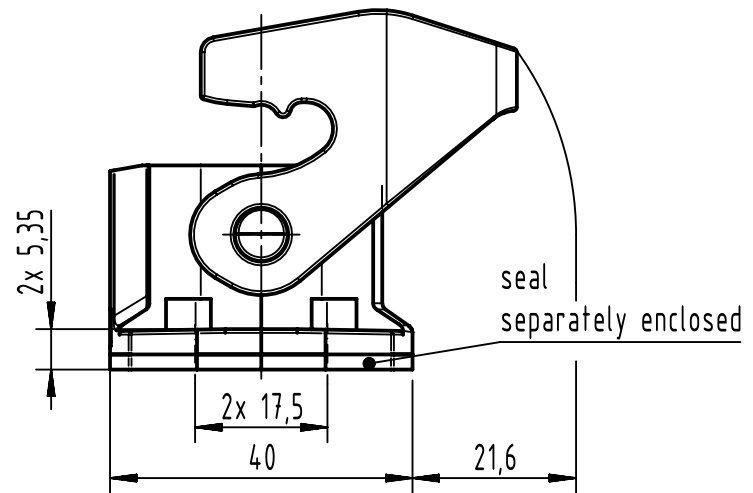

1 2 3 4 5 6

A

B

C

D

	All Dimensions in mm Original Size DIN A4		Scale 1:1	Free size tol.	Ref.
			Created by MOELLERLI	Inspected by SCHNIEDER	Standardisation
All rights reserved Department EL PD		Title Han-Eco Outdoor 10A-HBM		Date 2023-07-27	State Final Release
HARTING D-32339 Espelkamp		Type TB		Number 19 46 210 0301	Doc-Key / ECM-Nr. 100612868/UGD/001/D 500000250431
				Rev. D	Page 1/1