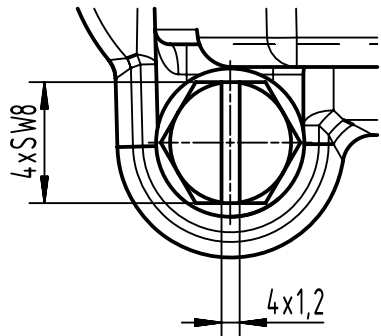

A (2:1)

All Dimensions in mm Original Size DIN A4		Scale 1:1	Free size tol.		Ref.
All rights reserved Department EL PD		Created by HELLMANN	Inspected by GERB	Standardisation	Sub.
HARTING D-32339 Espelkamp		Title Han EMC 10 Hood Side Entry M40			Date 2023-05-26
		Type TB		Number 19 62 010 0543	State Final Release
					Doc-Key / ECM-Nr. 100180429/UGD/003/C 500000244804
					Rev. C
					Page 1/1