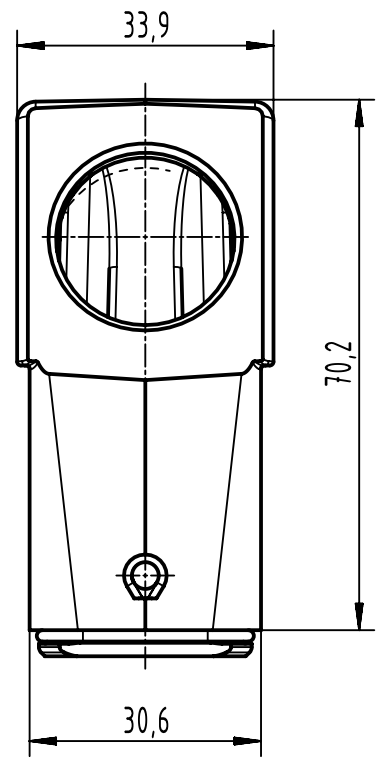

1 2 3 4 5 6

A

B

C

D

	All Dimensions in mm Original Size DIN A4		Scale 1:1	Free size tol.		Ref.
						Sub.
	All rights reserved		Created by HOLLERT	Inspected by GERB	Standardisation	Date 2023-06-19
	Department EL PD					State Final Release
HARTING			Title Han EMC 15 Hood Side Entry M25			Doc-Key / ECM-Nr. 100091995/UGD/006/F 500000242462
D-32339 Espelkamp			Type TB	Number 19 62 015 0546		
						Rev. F
						Page 1/1