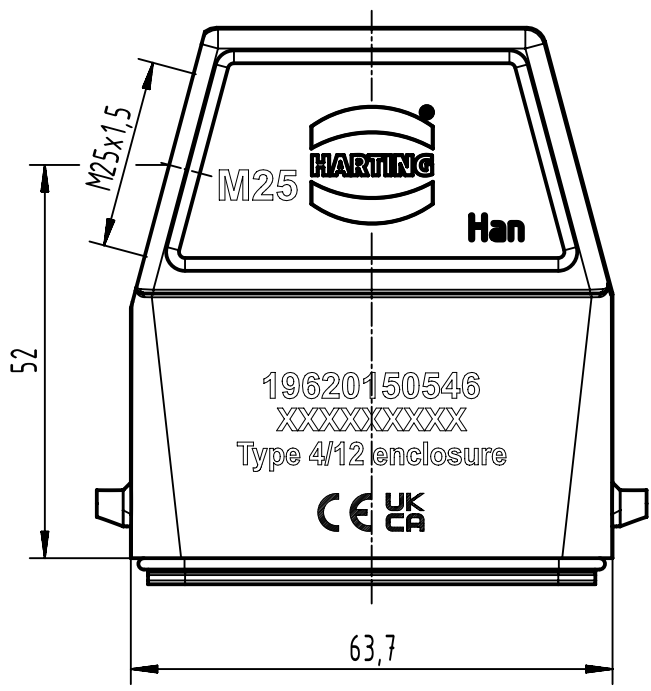

1 2 3 4 5 6

A

B

C

D

	All Dimensions in mm Original Size DIN A4		Scale 1:1	Free size tol.		Ref.
						Sub.
	All rights reserved		Created by HOLLERT	Inspected by GERB	Standardisation	Date 2023-06-19
	Department EL PD					State Final Release
HARTING			Title Han EMC 15 Hood Side Entry M25			Doc-Key / ECM-Nr. 100091995/UGD/006/F 500000242462
D-32339 Espelkamp			Type TB	Number 19 62 015 0546		
						Rev. F
						Page 1/1