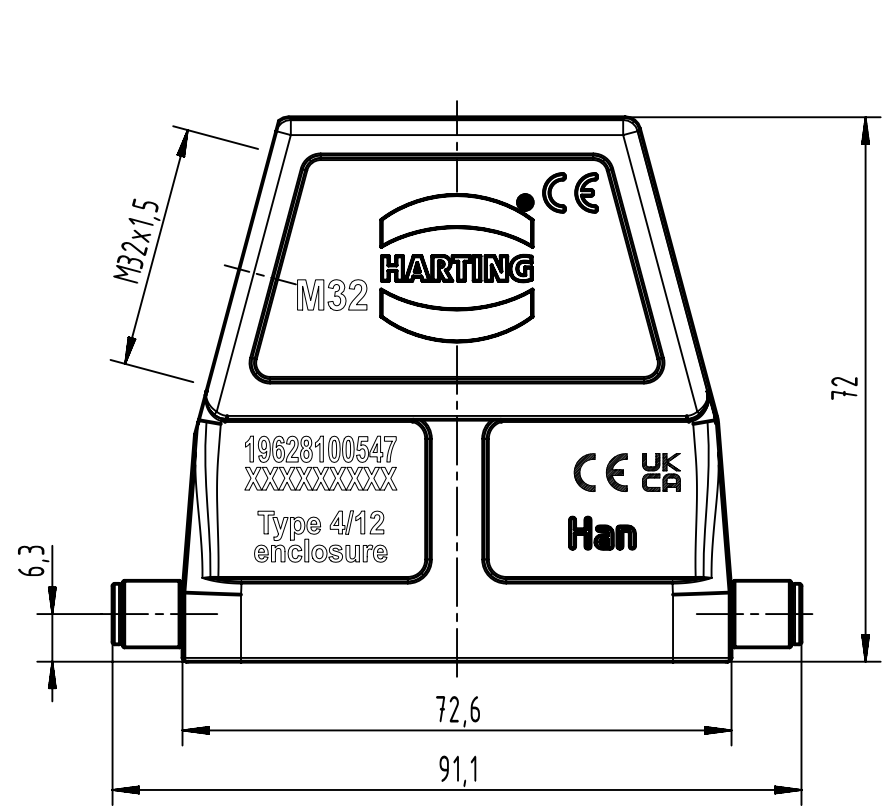

A

B

C

D

	All Dimensions in mm Original Size DIN A4		Scale 1:1	Free size tol.		Ref.
						Sub.
	All rights reserved		Created by SPRENB	Inspected by GERB	Standardisation	Date 2023-08-07
	Department EL PD					State Final Release
HARTING D-32339 Espelkamp			Title Han EMC/B 10 Hood side entry M32			Doc-Key / ECM-Nr. 100230073/UGD/002/E 500000248344
			Type TB	Number 19 62 810 0547		Rev. E
						Page 1/1