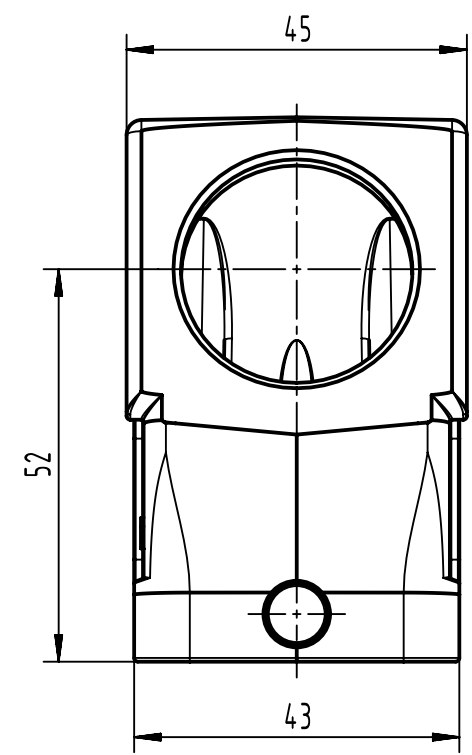

A

B

C

D

	All Dimensions in mm Original Size DIN A4		Scale 1:1	Free size tol.		Ref.
						Sub.
	All rights reserved		Created by SPRENB	Inspected by GERB	Standardisation	Date 2023-08-07
	Department EL PD					State Final Release
HARTING D-32339 Espelkamp			Title Han EMC/B 10 Hood side entry M32			Doc-Key / ECM-Nr. 100230073/UGD/002/E 500000248344
			Type TB	Number 19 62 810 0547		Rev. E
						Page 1/1