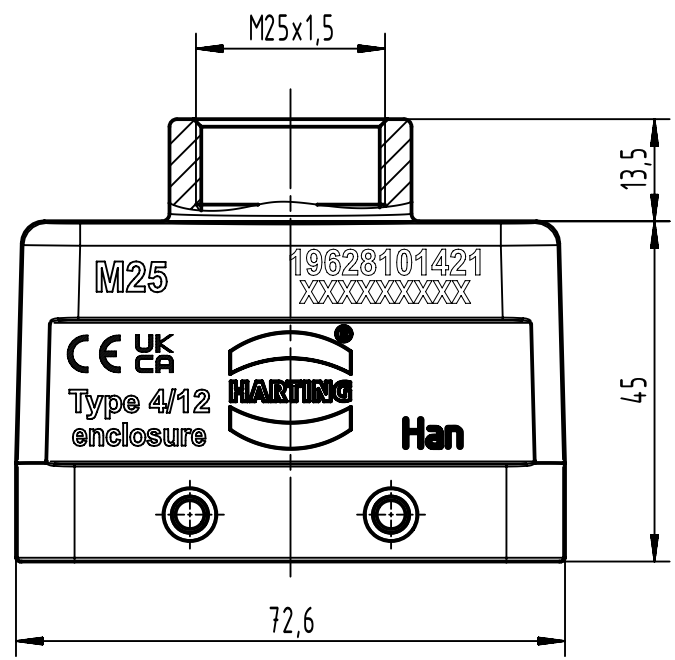

A

B

C

D

	All Dimensions in mm Original Size DIN A4		Scale 1:1	Free size tol.		Ref.		
						Sub.		
	All rights reserved		Created by SPRENB	Inspected by GERB	Standardisation	Date 2023-09-15	State Final Release	
	Department EL PD		Title Han 10EMC/B-HTE-M25 (HT)				Doc-Key / ECM-Nr. 100192202/UGD/004/F 500000251290	
HARTING D-32339 Espelkamp			Type TB	Number 19 62 810 1421			Rev. F	Page 1/1