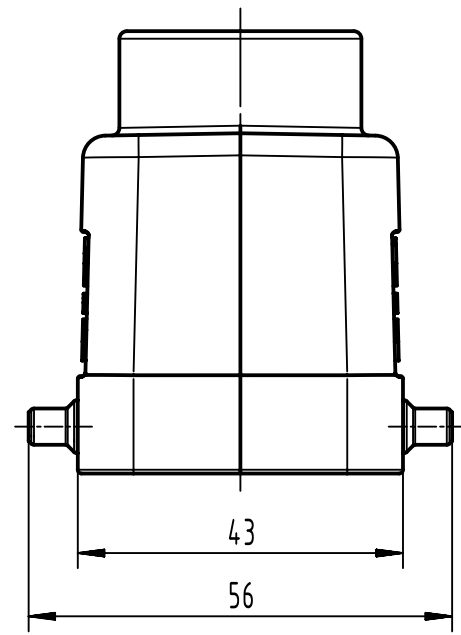

A

B

C

D

	All Dimensions in mm Original Size DIN A4		Scale 1:1	Free size tol.		Ref.		
						Sub.		
	All rights reserved		Created by SPRENB	Inspected by GERB	Standardisation	Date 2023-09-15	State Final Release	
	Department EL PD		Title Han 10EMC/B-HTE-M25 (HT)				Doc-Key / ECM-Nr. 100192202/UGD/004/F 500000251290	
HARTING D-32339 Espelkamp			Type TB	Number 19 62 810 1421			Rev. F	Page 1/1