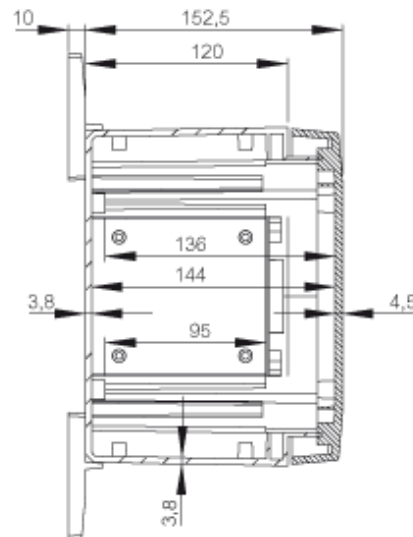

- Finland : 3423117
- Denmark : 8212091184
- Sweden : 2500109

Including : Cabinet base. door with PUR gasket. mounting plate. screws for mounting plate. 3mm double bit lock(s) with key. S versions with swinghandle 2-point locking system. Door guide included.

Dimensions :	Height	Width	Depth
mm :	200	300	150
inch :	7.87	11.81	5.91

Materials :

Material :	Polycarbonate
Base colour :	RAL_7035
Cover colour :	RAL 7035 -light grey
Gasket material :	Polyurethane

Accessories :

MPMP ARCA 3020	Mounting plate multiperforated (250x150x2 mm - \varnothing 3.6 mm) (250 x 150 x 1.5)
IDS ARCA 2030	Inner door set
MPP ARCA 2030	Mounting plate perforated (250x150x2 mm - 26x11 mm) (150 x 250 x 2)
MPS ARCA 3020	Mounting plate (250x150x2 mm) (250 x 150 x 2)
DRS ARCA 203015	DIN rail frame set (285 x 185 x 35)

Temperatures :

Temperature °C (continuous) :	-40 ... 80
Temperature °F (continuous) :	-40 ... 175

RCS ARCA 2030	Rain canopy set for size 2030 (30 x 300 x 20)
PMK ARCA 30	PoleMounting kit, for pole ø100-300mm (385 x 285 x 35)
MPX ARCA 3020	Mounting plate (250x150 mm) (250 x 150 x 15)