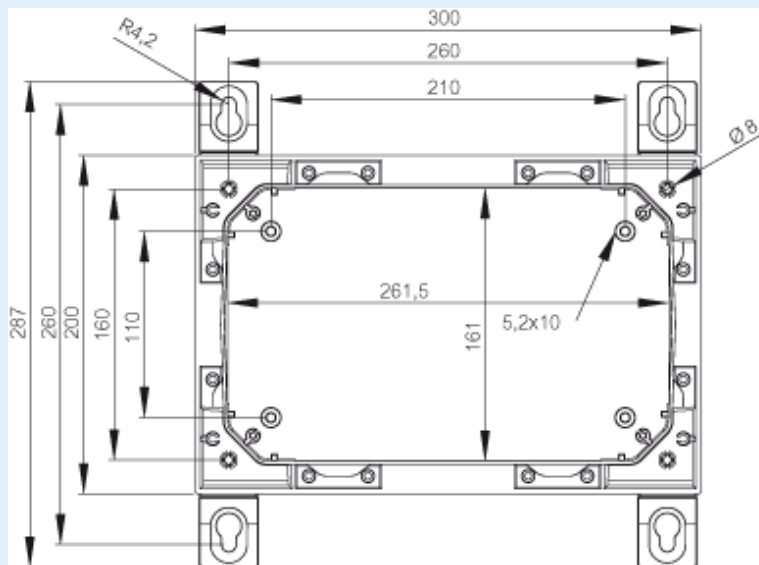

ARCA 203015

Sample image

Order symbol : ARCA 203015

Product nr : 8120020

Description : Cabinet, PC

Remarks : Grey cover, 1-point locking, hinges on the short side

EAN : 6418074079312

El. number :

- Finland : 3423117
- Denmark : 8212091184
- Sweden : 2500109

Including : Cabinet base. door with PUR gasket. mounting plate. screws for mounting plate. 3mm double bit lock(s) with key. S versions with swinghandle 2-point locking system. Door guide included.

Dimensions :	Height	Width	Depth
mm :	200	300	150
inch :	7.87	11.81	5.91

Materials :

Material :	Polycarbonate
Base colour :	RAL_7035
Cover colour :	RAL 7035 -light grey
Gasket material :	Polyurethane

Accessories :

MPMP ARCA 3020	Mounting plate multiperforated (250x150x2 mm - \varnothing 3.6 mm) (250 x 150 x 1.5)
IDS ARCA 2030	Inner door set
MPP ARCA 2030	Mounting plate perforated (250x150x2 mm - 26x11 mm) (150 x 250 x 2)
MPS ARCA 3020	Mounting plate (250x150x2 mm) (250 x 150 x 2)
DRS ARCA 203015	DIN rail frame set (285 x 185 x 35)