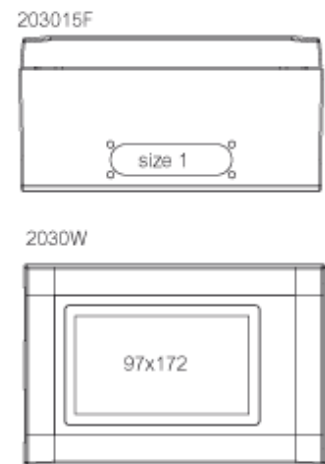

ARCA 203015

Sample image

Order symbol : ARCA 203015

Product nr : 8120020

Description : Cabinet, PC

Remarks : Grey cover, 1-point locking, hinges on the short side

EAN : 6418074079312

El. number :

- Finland : 3423117
- Denmark : 8212091184
- Sweden : 2500109

Including : Cabinet base. door with PUR gasket. mounting plate. screws for mounting plate. 3mm double bit lock(s) with key. S versions with swinghandle 2-point locking system. Door guide included.

Dimensions :	Height	Width	Depth
mm :	200	300	150
inch :	7.87	11.81	5.91

Materials :

Material :	Polycarbonate
Base colour :	RAL_7035
Cover colour :	RAL 7035 -light grey
Gasket material :	Polyurethane

Accessories :

MPMP ARCA 3020	Mounting plate multiperforated (250x150x2 mm - \varnothing 3.6 mm) (250 x 150 x 1.5)
IDS ARCA 2030	Inner door set
MPP ARCA 2030	Mounting plate perforated (250x150x2 mm - 26x11 mm) (150 x 250 x 2)
MPS ARCA 3020	Mounting plate (250x150x2 mm) (250 x 150 x 2)
DRS ARCA 203015	DIN rail frame set (285 x 185 x 35)