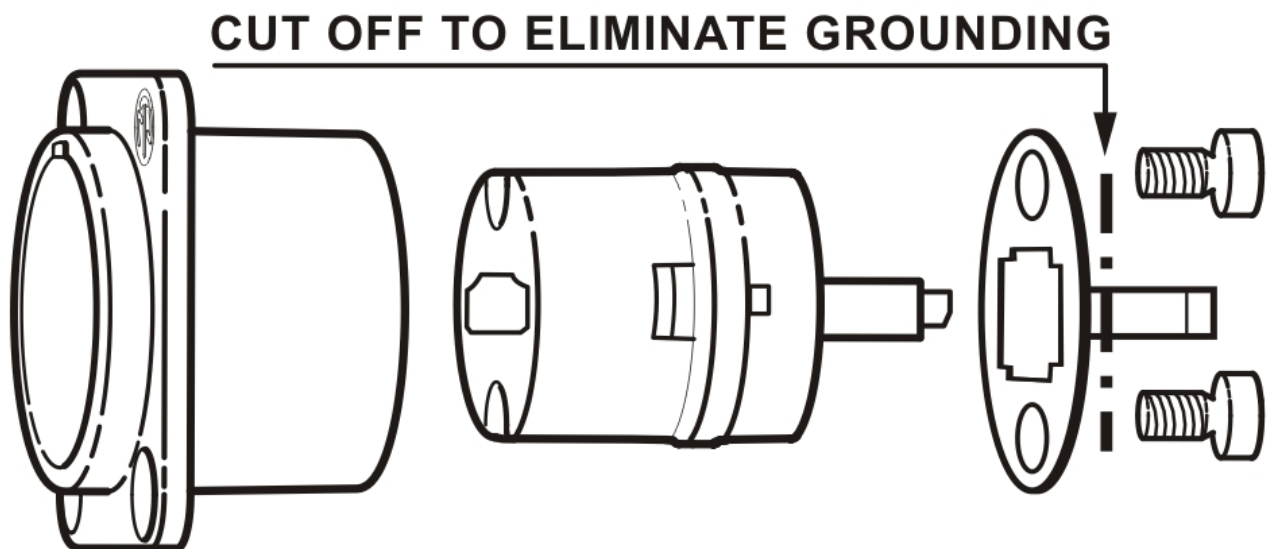

## NAHDMI-W-B

HDMI feedthrough adapter, black D-shape housing

Neutrik's HDMI solution for the transmission of any digital TV and PC video format including high-definition video (HDTV) can be integrated in networks very easy.

## Features & Benefits

- To transmit any digital TV and PC video format including high-definition video (HDTV)
- IP65 ingress protection in mated condition with NKHDMI-\* and SCDP-\* sealing gasket
- Removable screen to chassis grounding
- HDMI feedthrough adapter with 19 pole HDMI receptacle at both ends
- Universally accepted standard D-shape housing
- Shielded system - high noise immunity and EMI protection due to continuous 360 degree shield

## Removable screen to chassis grounding

## Technical Information

Product	
Title	NAHDMI-W-B
Connection Type	Adapter
Gender	female

Mechanical	
Wiresize	
Locking device	Push-Pull
Mounting direction	Front or rear mounting (max 2 mm panel thickness)
Chassis shape	D
Lifetime	> 1000 mating cycles