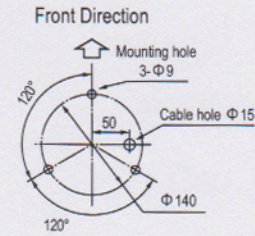

Dimensions (mm)

Installation Dimension Drawings

Product List

Model Number	Rated Voltage	Bulb No.	UL Certified	Color	Power Consumption	Mass
RT-24VF-R/Y/G/B	24V DC	55	-	Red / Amber / Green / Blue	24W	2.0kg
RT-100VF-R/Y/G/B	100V AC	54	-	Red / Amber / Green / Blue	32W	2.4kg
RT-200VF-R/Y/G/B	200V AC	54	-	Red / Amber / Green / Blue	30W	2.4kg
RT-24VFUL-R/Y/G/B	24V DC	55	✓	Red / Amber / Green / Blue	24W	2.0kg