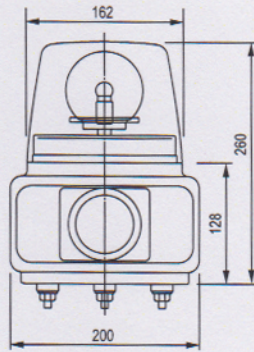

Dimensions (mm)

Installation Dimension Drawings

Product List

Model Number	Rated Voltage	Bulb No.	UL Certified	Color	Power Consumption	Mass
RT-24VF-R/Y/G/B	24V DC	55	-	Red / Amber / Green / Blue	24W	2.0kg
RT-100VF-R/Y/G/B	100V AC	54	-	Red / Amber / Green / Blue	32W	2.4kg
RT-200VF-R/Y/G/B	200V AC	54	-	Red / Amber / Green / Blue	30W	2.4kg
RT-24VFUL-R/Y/G/B	24V DC	55	✓	Red / Amber / Green / Blue	24W	2.0kg